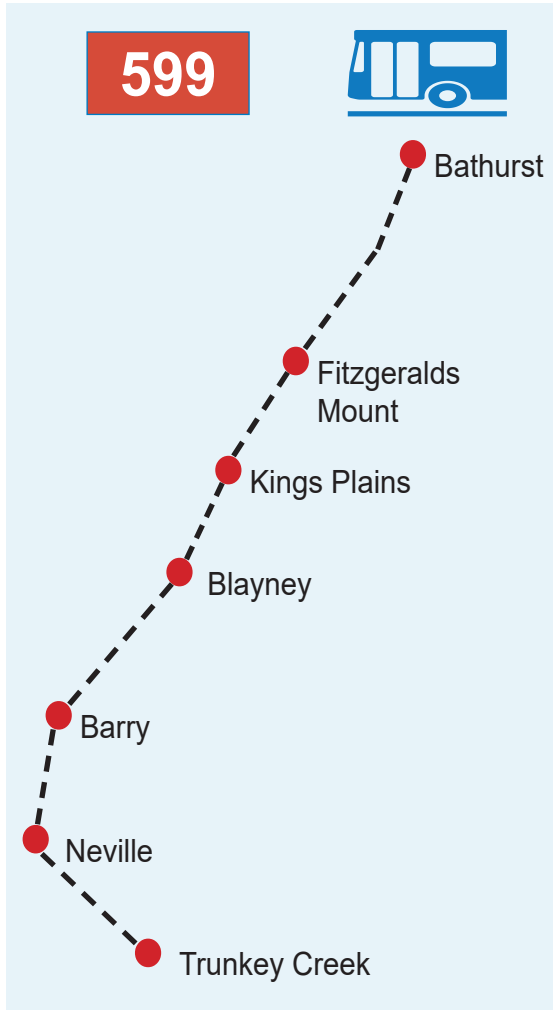

Trunkey Creek to Bathurst & Return

Trunkey Creek * Neville
Barry * Blayney
Kings Plains * Fitzgeralds
Mount * Bathurst

- ✓ Wednesday return bus service
- ✓ 8:00am Trunkey Creek to Bathurst
- ✓ 12:15pm Bathurst to Trunkey Creek
- ✓ Low Floor Accessible Bus
- ✓ Coolers provided
- ✓ Ability to book travel

	Wednesday
TRUNKY CREEK TO BATHURST	am
TRUNKY CREEK - Black Stump Hotel	8:00
NEVILLE - War Memorial Park	8:21
BARRY - Selwyn St	8:30
BLAYNEY - Martin St Bus Shelter	8:45
KINGS PLAINS - 2816 Mid Western Hwy	8:53
FITZGERALDS MOUNT - 2464 Mid Western Hwy	9:00
BATHURST - Base Hospital - Howick St	9:20
BATHURST - RSL - Rankin St	9:24
BATHURST - Acropole Bus Terminus - Howick/William St	9:28
BATHURST - Railway Station	9:32
	Wednesday
BATHURST TO TRUNKY CREEK	pm
BATHURST - Base Hospital - Howick St	12:15
BATHURST - RSL - Rankin St	12:19
BATHURST - Railway Station	12:23
BATHURST - Acropole Bus Terminus - Howick/William St	12:27
BATHURST - William St - Opposite Panthers Club	12:30
FITZGERALDS MT-Parking Bay Opp 2464 Mid West Hwy	12:45
KINGS PLAINS - Mid Western Hwy - Before Walcom Rd	12:52
BLAYNEY - Martin St Bus Shelter	1:00
BARRY - Selwyn St	1:15
NEVILLE - War Memorial Park	1:23
TRUNKY CREEK - Black Stump Hotel	1:43