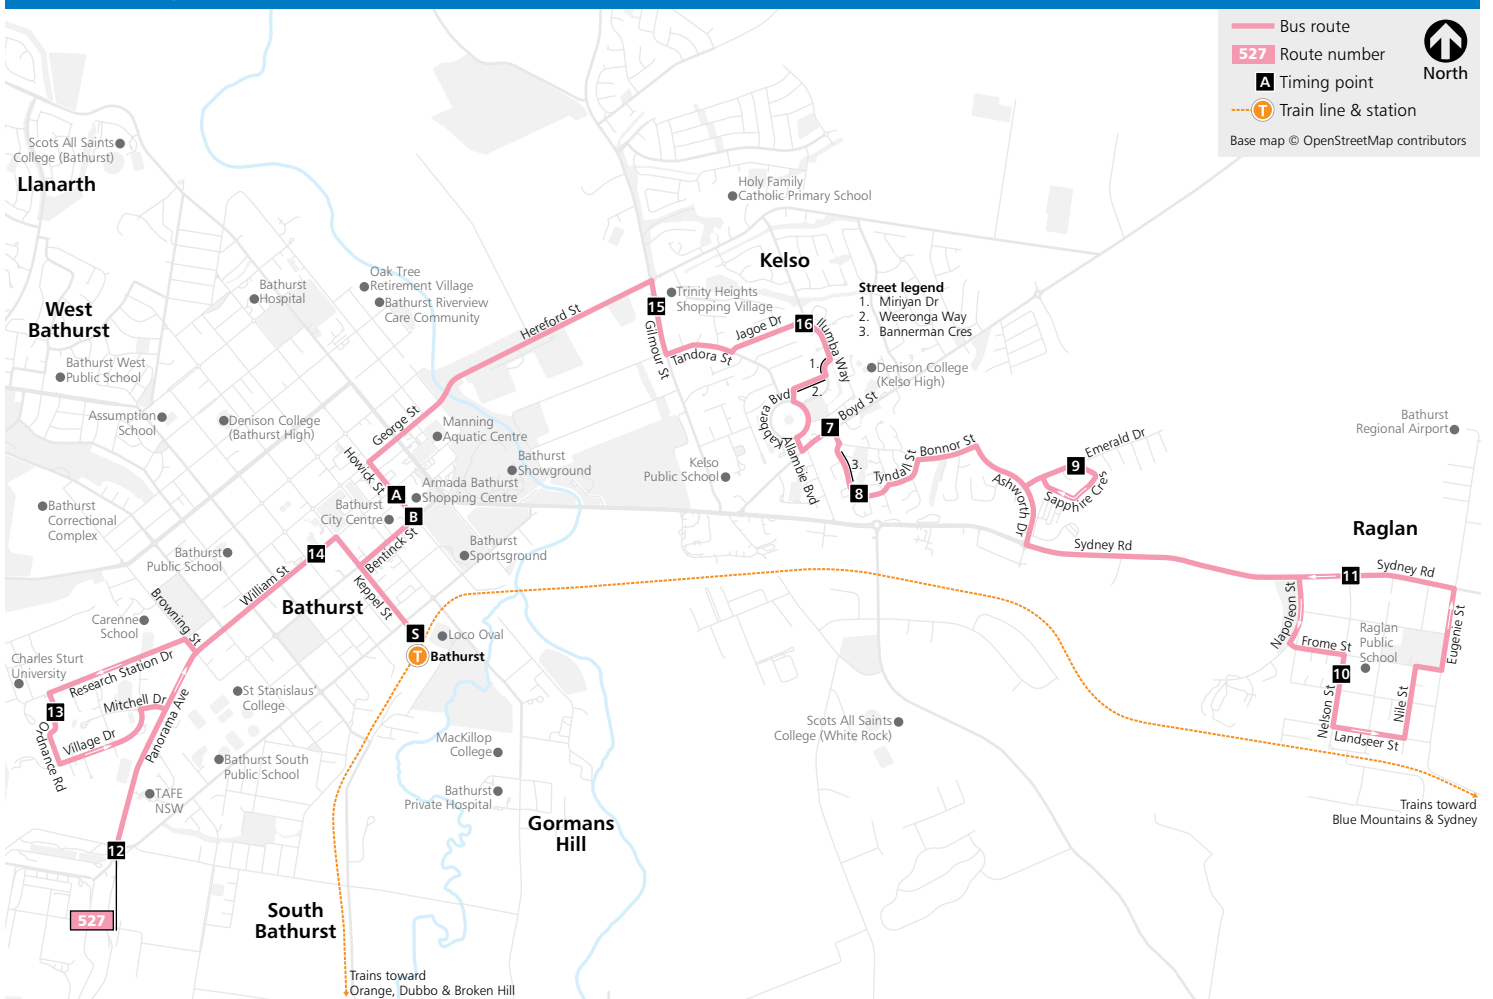

## CSU via CBD to RAGLAN (& return)

Monday to Friday		Saturday
map	pm	pm
13 CHARLES STURT UNIVERSITY- Ordnance Road	6.45	W7.40
14 Bathurst Panthers- outside in William Street	6.51	W7.46
5 Bathurst Railway Station- outside Station entrance	6.55	W7.50
A Bathurst City- Acropole- Howick St Stand A	6.59	W7.54
15 Trinity Shops- Gilmour St after Hereford St	7.05	W8.00
16 Jagoe Drive before Ilumba Way	7.08	W8.03
7 Boyd Street opposite Bonnor Street	7.12	W8.07
8 Bannerman Cres opposite Greville Street	7.15	W8.10
9 Emerald Drive and 2nd Sapphire Crescent	7.19	W8.14
10 RAGLAN PUBLIC SCHOOL- Nelson Street	7.24	W8.19

Monday to Friday		Saturday
map	am	am
10 RAGLAN PUBLIC SCHOOL- Nelson Street	6.55	6.55
11 Raglan Coach Stop- Sydney Rd after Service Station	7.00	7.00
9 Emerald Drive and 2nd Sapphire Crescent	7.05	7.05
8 Bannerman Cres before 2nd Greville Street	7.08	7.08
7 Boyd Street before View Street	7.10	7.10
16 Ilumba Way before Jagoe Drive	7.13	7.13
15 Opp Trinity Shops- Gilmour St before Hereford St	7.17	7.17
B Bathurst City- Stocklands- Howick St Stand B	7.23	7.23
5 Bathurst Railway Station	7.28	7.28
14 Bathurst Panthers- opp in William Street	7.31	7.31
13 CHARLES STURT UNIVERSITY- Ordnance Road	7.37	7.37
12 BATHURST TAFE- PANORAMA AVE	7.41	...

### Explanations

W Operates Wednesday only.

## Bus route map

For more information visit  
[www.bathurstbuslines.com.au](http://www.bathurstbuslines.com.au)  
 or call (02) 6331 2744

Disclaimer: Information in this timetable is based on the latest details at the time of printing, and is subject to change without notice.