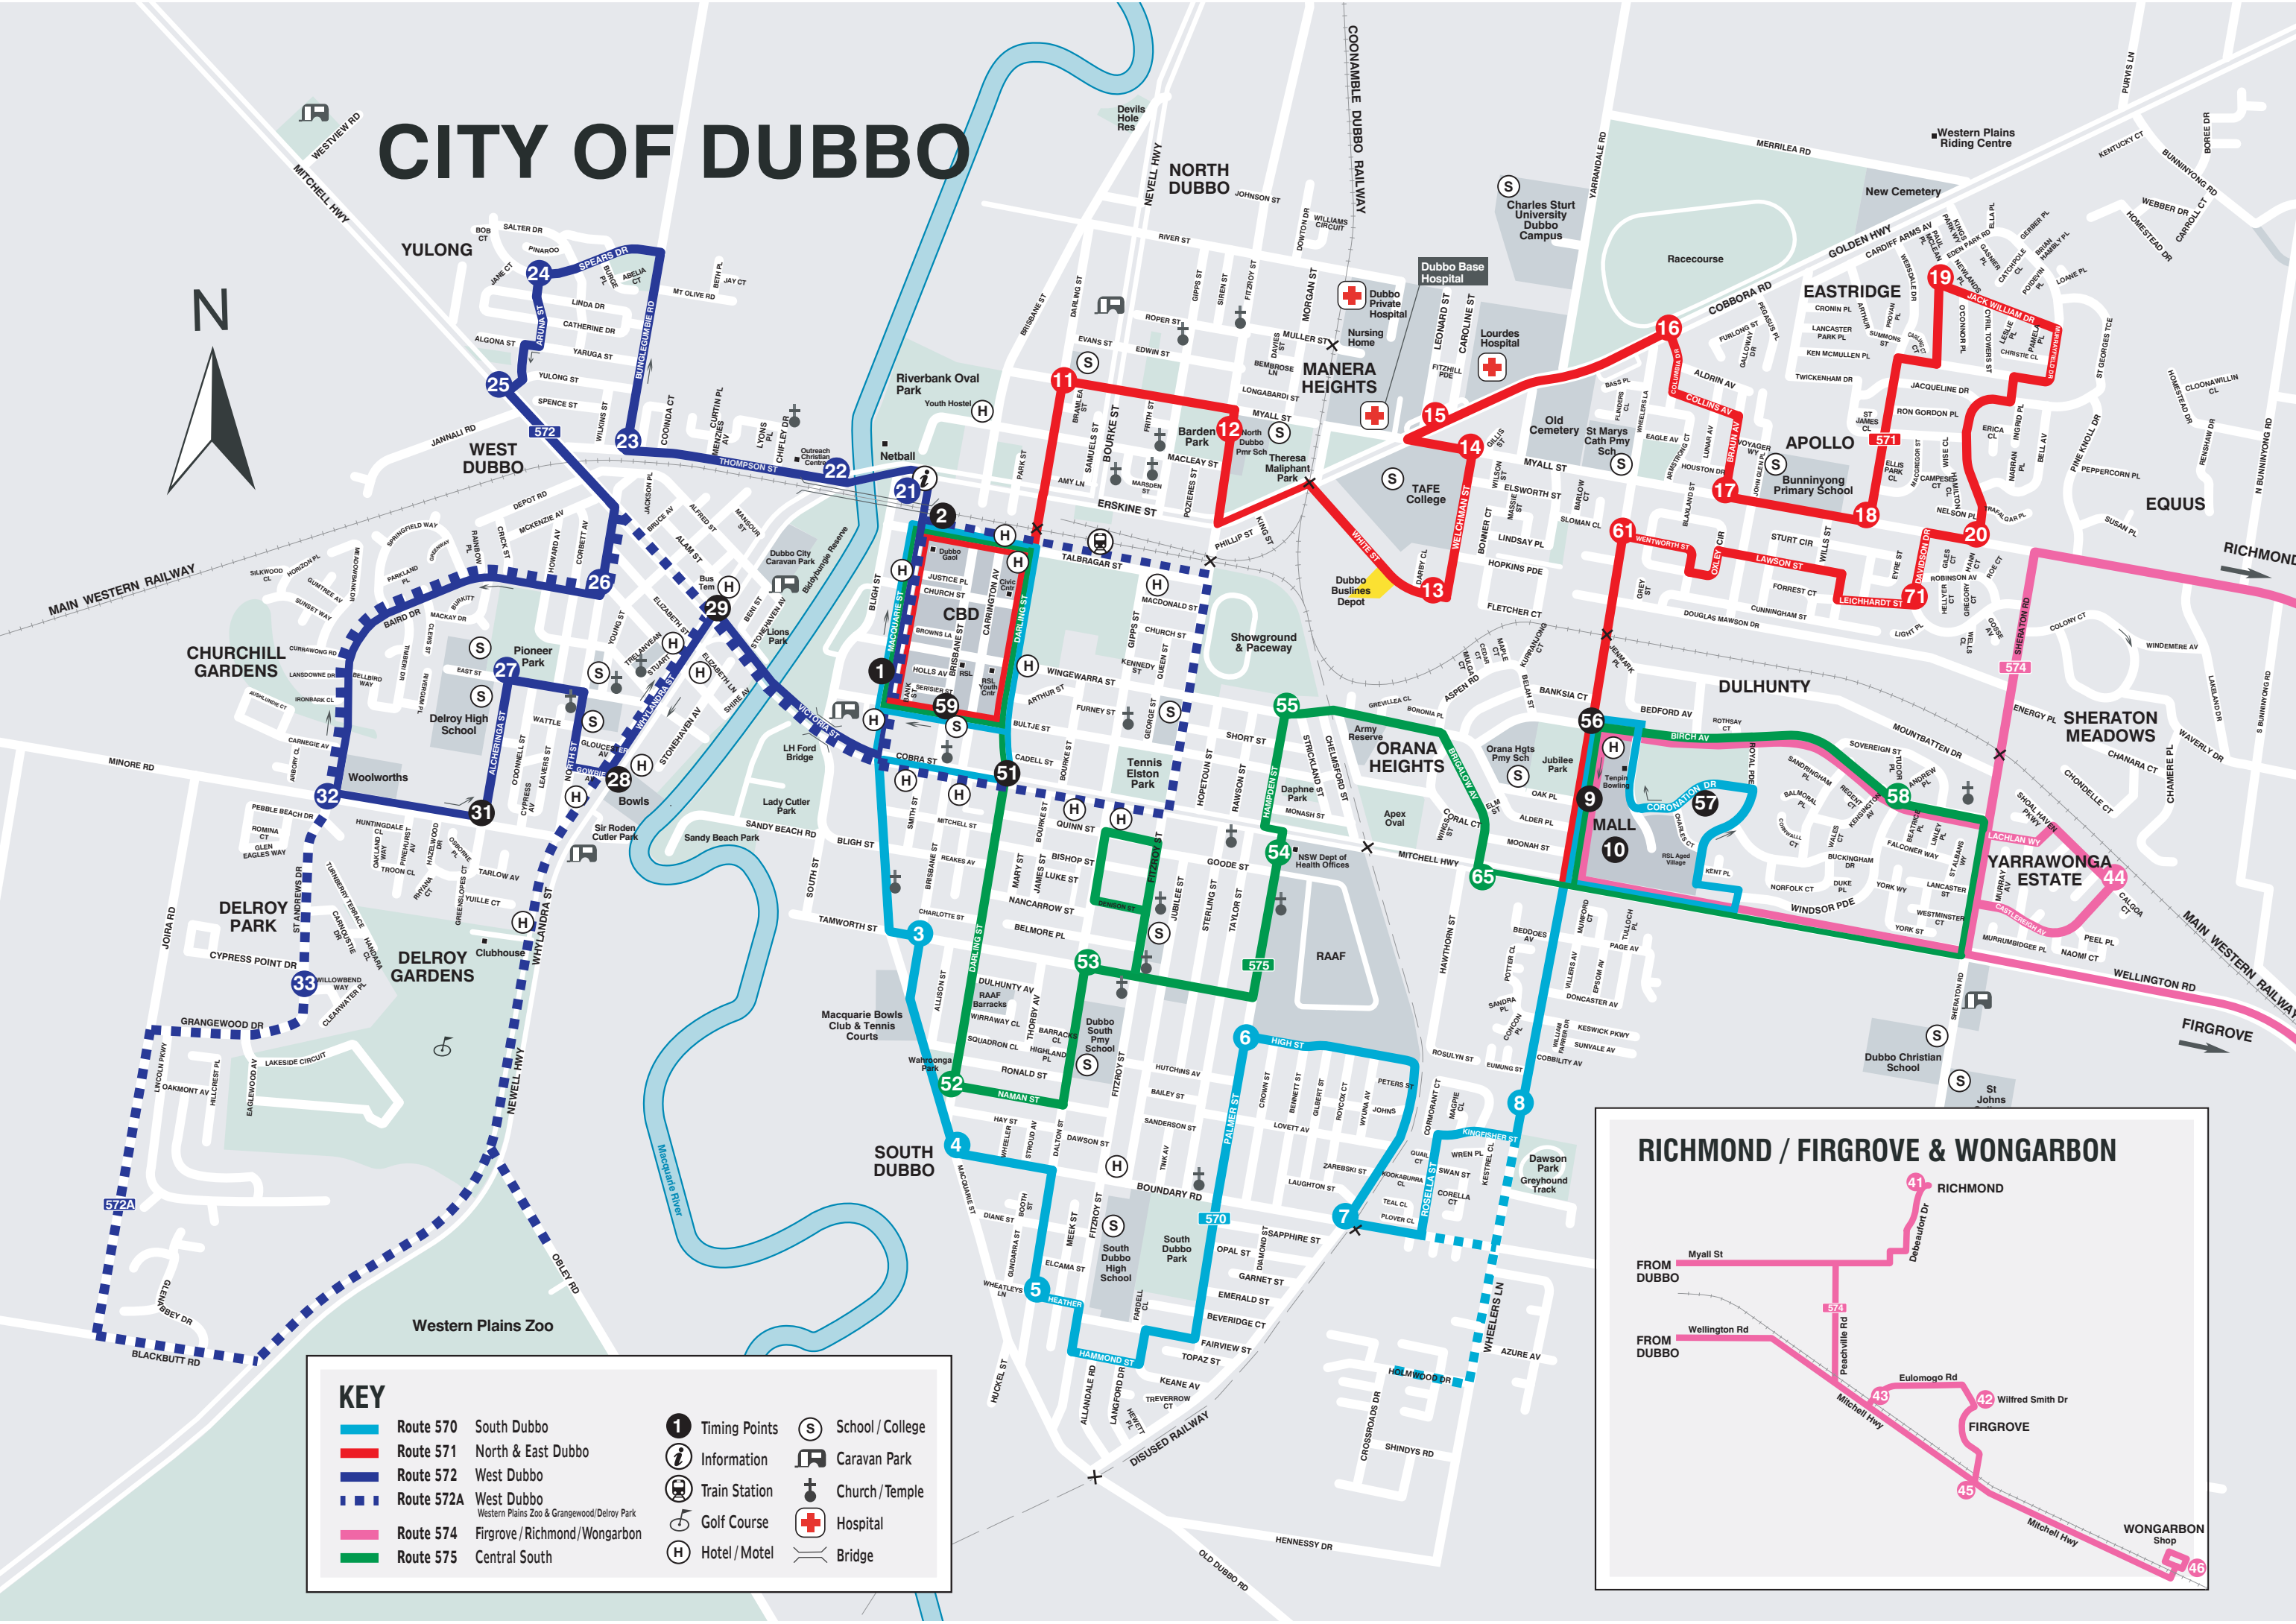

CITY OF DUBBO

KEY					
	Route 570 South Dubbo		Timing Points		School / College
	Route 571 North & East Dubbo		Information		Caravan Park
	Route 572 West Dubbo		Train Station		Church / Temple
	Route 572A West Dubbo Western Plains Zoo & Grangewood/Delroy Park		Golf Course		Hospital
	Route 574 Figrove / Richmond / Wongarbron		Hotel / Motel		Bridge
	Route 575 Central South				