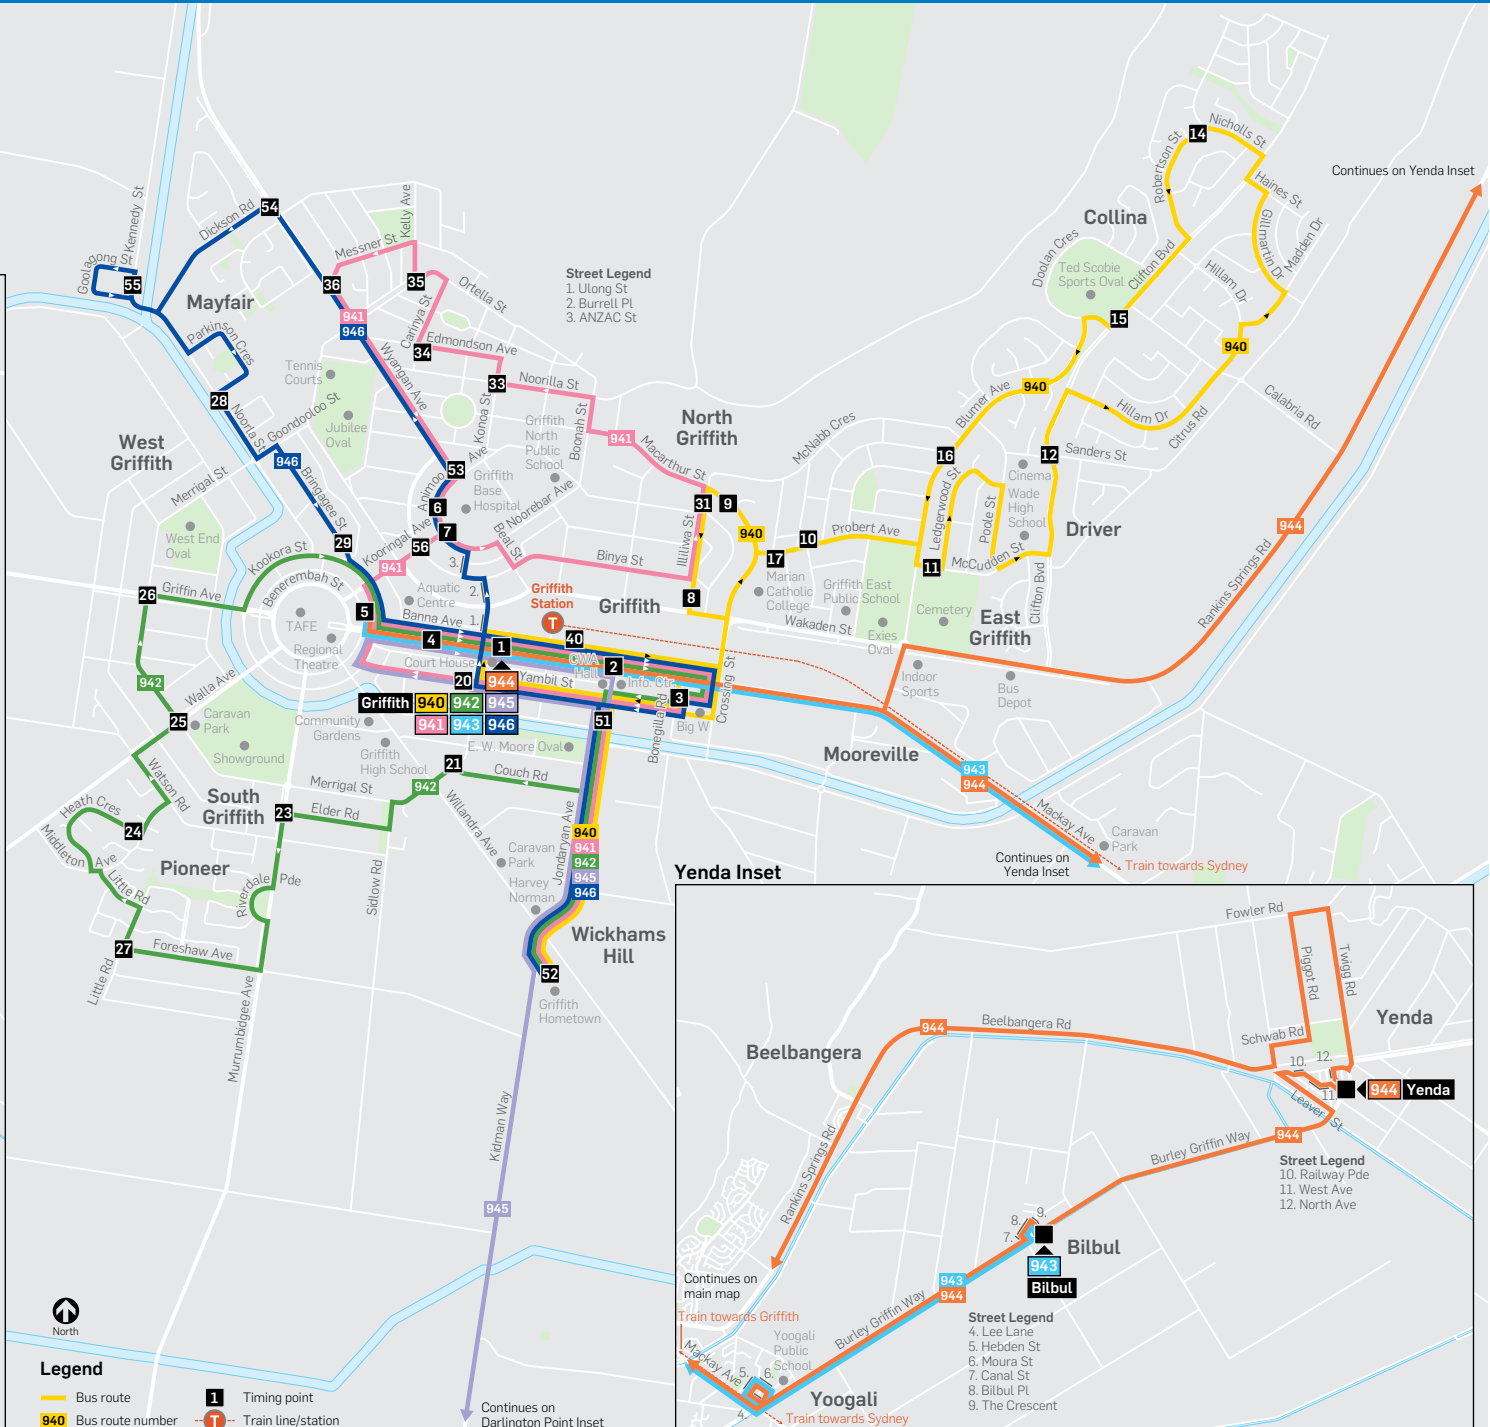

Darlington Point Inset

Legend

- Bus route
- 940 Bus route number
- 1 Timing point
- T— Train line/station