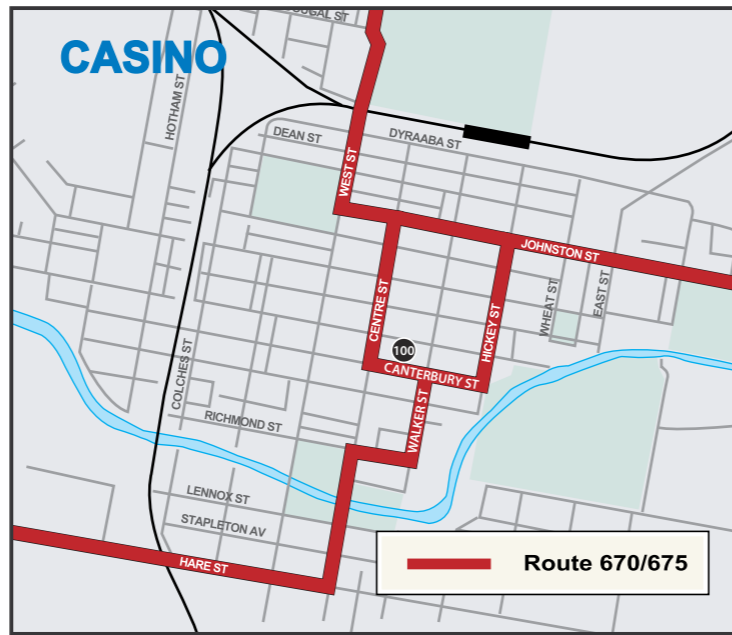

Discount and Concession Fares, Children/ NSW Pensioners/Unemployed Card/ Students - 50%. Concession card must be shown on boarding. Refer to website or our buses for list of approved concession card holders.

RED ticket (Regional Excursion Daily) available for holders of a Pensioner, Seniors or NSW War Widower Card. All day travel available for $2.50. RED tickets are available from the driver.

COUNTRY ROUTES TIMETABLE
Effective from 13 February 2013

- 610 Lismore-Byron Bay & Return
- 635 Lismore-Mullumbimby via Eureka-Federal-Goonengerry & Return
- 660 Evans Head-Ballina & Return
- 661 Lismore-Ballina via Wollongbar & Alstonville
- 662 Lennox Head-Lismore & Return
- 670/675 Kyogle-Casino-Tenterfield-Lismore & Return
- 690 Evans Head-Lismore & Return
- 695 Grafton-Lismore & Return

(Services do not operate Sundays and Public Holidays)

Northern Rivers Buslines
Tel: (02) 6626 1499
www.nrbuslines.com.au

Ballina Buslines
Tel: (02) 6686 3666
www.ballinabuslines.com.au