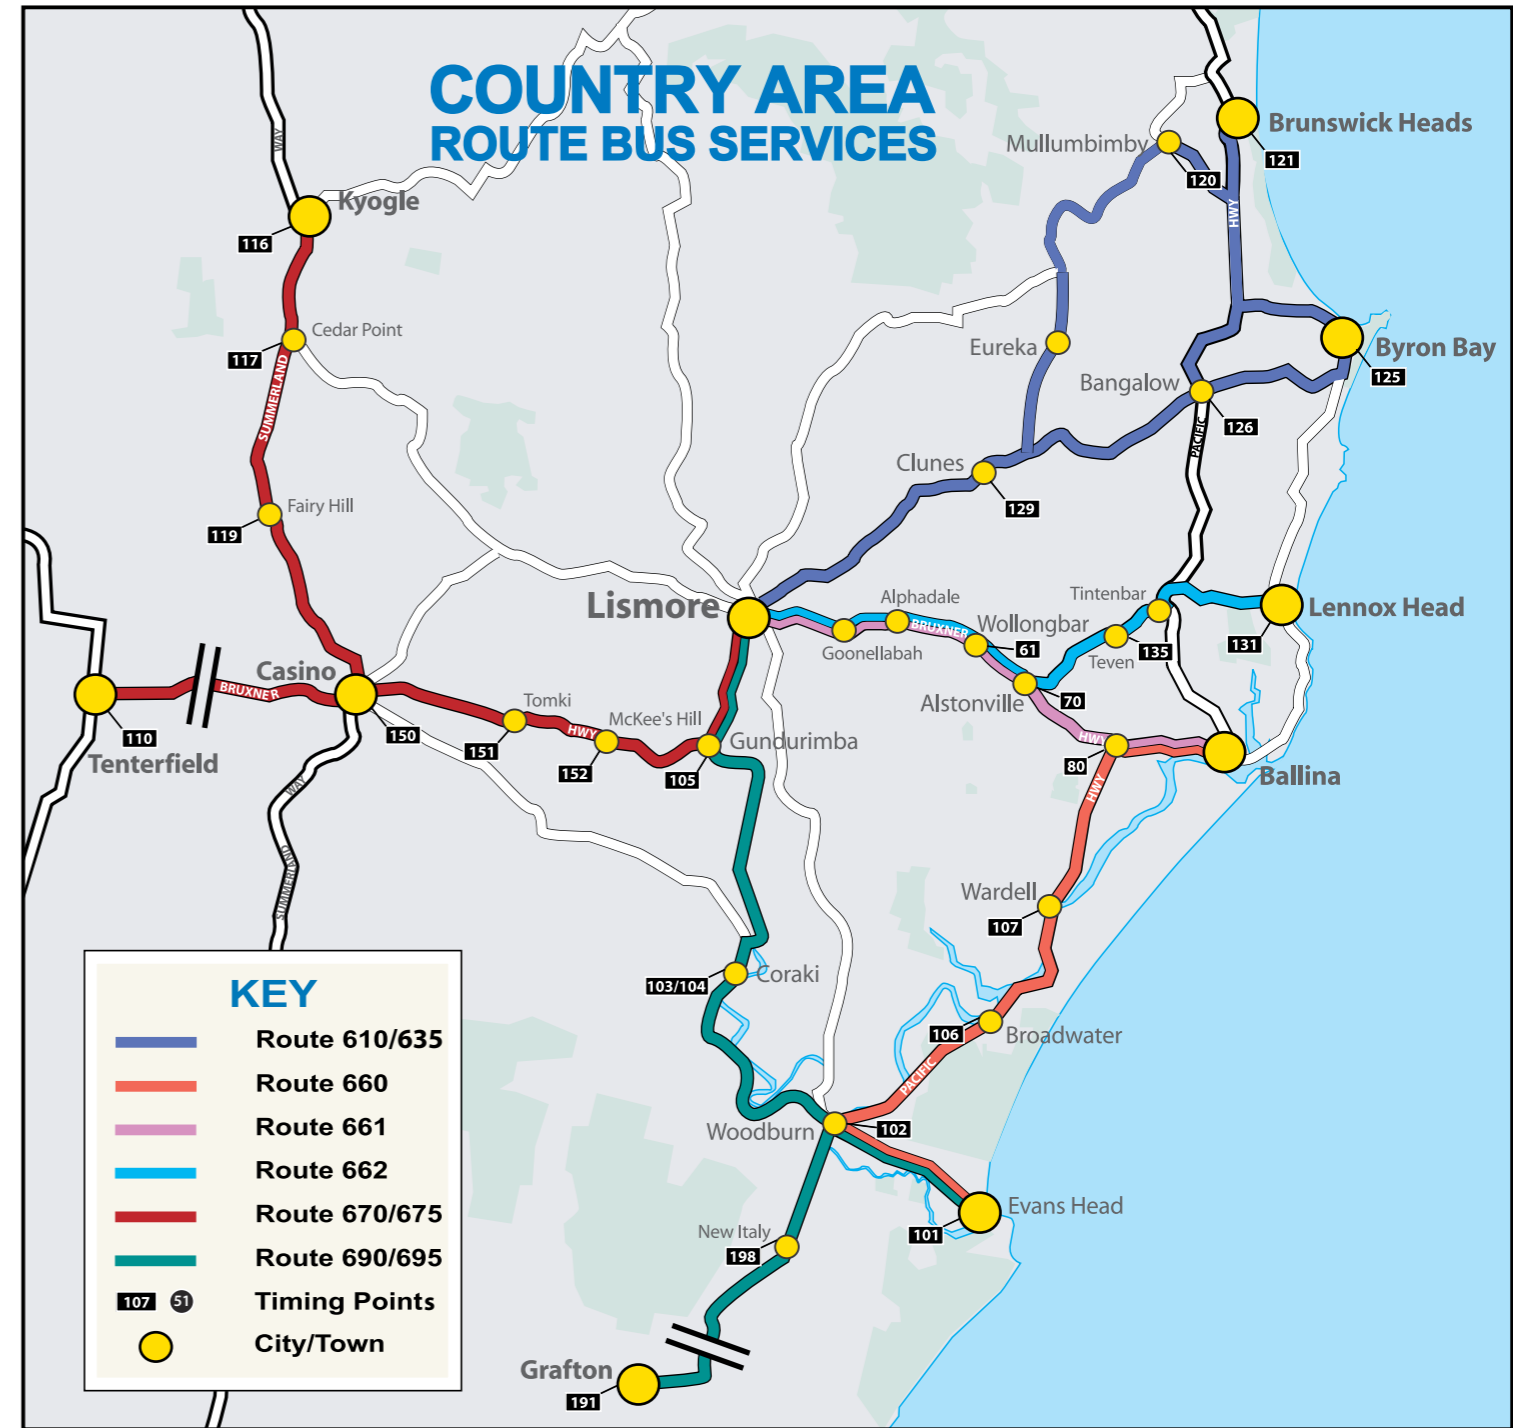

Discount and Concession Fares, Children/ NSW Pensioners/Unemployed Card/ Students - 50%. Concession card must be shown on boarding. Refer to website or our buses for list of approved concession card holders.

RED ticket (Regional Excursion Daily) available for holders of a Pensioner, Seniors or NSW War Widower Card. All day travel available for $2.50. RED tickets are available from the driver.

COUNTRY ROUTES TIMETABLE
Effective from 13 February 2013

- 610 Lismore-Byron Bay & Return
- 635 Lismore-Mullumbimby via Eureka-Federal-Goonengerry & Return
- 660 Evans Head-Ballina & Return
- 661 Lismore-Ballina via Wollongbar & Alstonville
- 662 Lennox Head-Lismore & Return
- 670/675 Kyogle-Casino-Tenterfield-Lismore & Return
- 690 Evans Head-Lismore & Return
- 695 Grafton-Lismore & Return

(Services do not operate Sundays and Public Holidays)

Northern Rivers Buslines
Tel: (02) 6626 1499
www.nrbuslines.com.au

Ballina Buslines
Tel: (02) 6686 3666
www.ballinabuslines.com.au