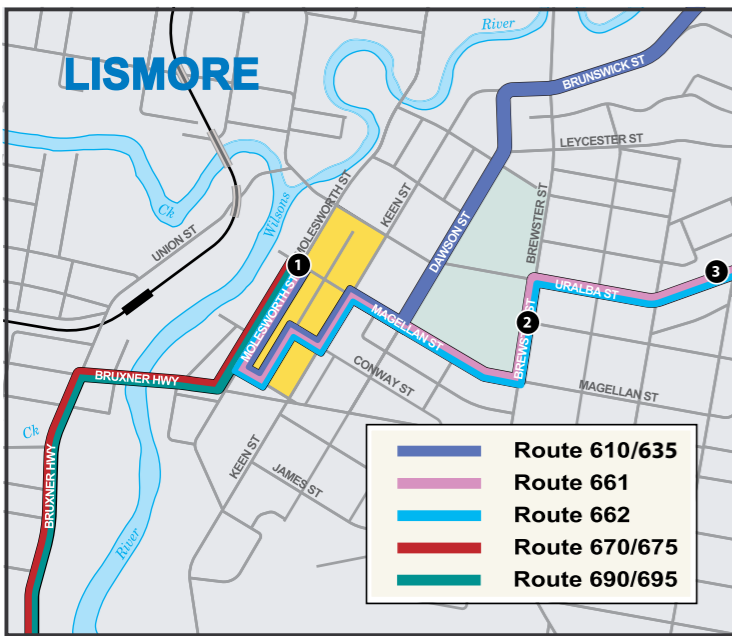

Discount and Concession Fares, Children/ NSW Pensioners/Unemployed Card/ Students - 50%. Concession card must be shown on boarding. Refer to website or our buses for list of approved concession card holders.

RED ticket (Regional Excursion Daily) available for holders of a Pensioner, Seniors or NSW War Widower Card. All day travel available for $2.50. RED tickets are available from the driver.

COUNTRY ROUTES TIMETABLE
Effective from 13 February 2013

- 610 Lismore-Byron Bay & Return
- 635 Lismore-Mullumbimby via Eureka-Federal-Goonengerry & Return
- 660 Evans Head-Ballina & Return
- 661 Lismore-Ballina via Wollongbar & Alstonville
- 662 Lennox Head-Lismore & Return
- 670/675 Kyogle-Casino-Tenterfield-Lismore & Return
- 690 Evans Head-Lismore & Return
- 695 Grafton-Lismore & Return

(Services do not operate Sundays and Public Holidays)

Northern Rivers Buslines
Tel: (02) 6626 1499
www.nrbuslines.com.au

Ballina Buslines
Tel: (02) 6686 3666
www.ballinabuslines.com.au