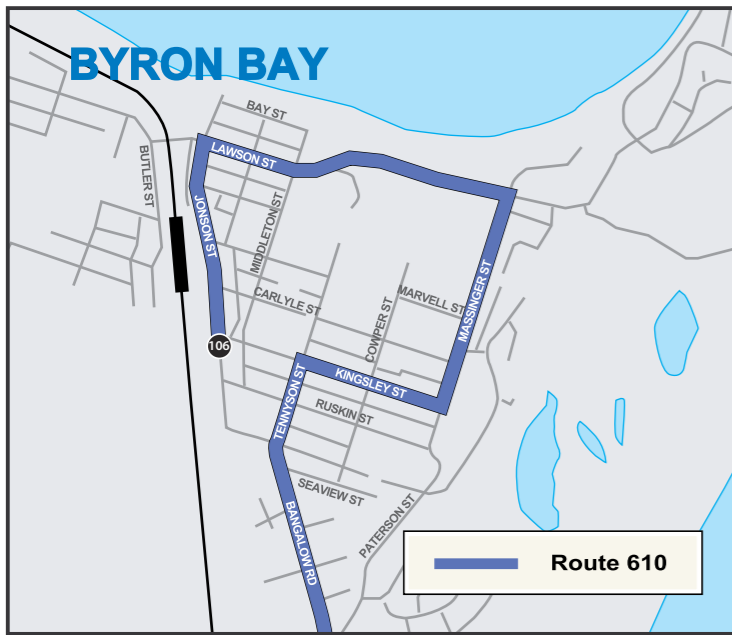

Discount and Concession Fares, Children/ NSW Pensioners/Unemployed Card/ Students - 50%. Concession card must be shown on boarding. Refer to website or our buses for list of approved concession card holders.

RED ticket (Regional Excursion Daily) available for holders of a Pensioner, Seniors or NSW War Widower Card. All day travel available for $2.50. RED tickets are available from the driver.

COUNTRY ROUTES TIMETABLE
Effective from 13 February 2013

- 610 Lismore-Byron Bay & Return
- 635 Lismore-Mullumbimby via Eureka-Federal-Goonengerry & Return
- 660 Evans Head-Ballina & Return
- 661 Lismore-Ballina via Wollongbar & Alstonville
- 662 Lennox Head-Lismore & Return
- 670/675 Kyogle-Casino-Tenterfield-Lismore & Return
- 690 Evans Head-Lismore & Return
- 695 Grafton-Lismore & Return

(Services do not operate Sundays and Public Holidays)

Northern Rivers Buslines
Tel: (02) 6626 1499
www.nrbuslines.com.au

Ballina Buslines
Tel: (02) 6686 3666
www.ballinabuslines.com.au