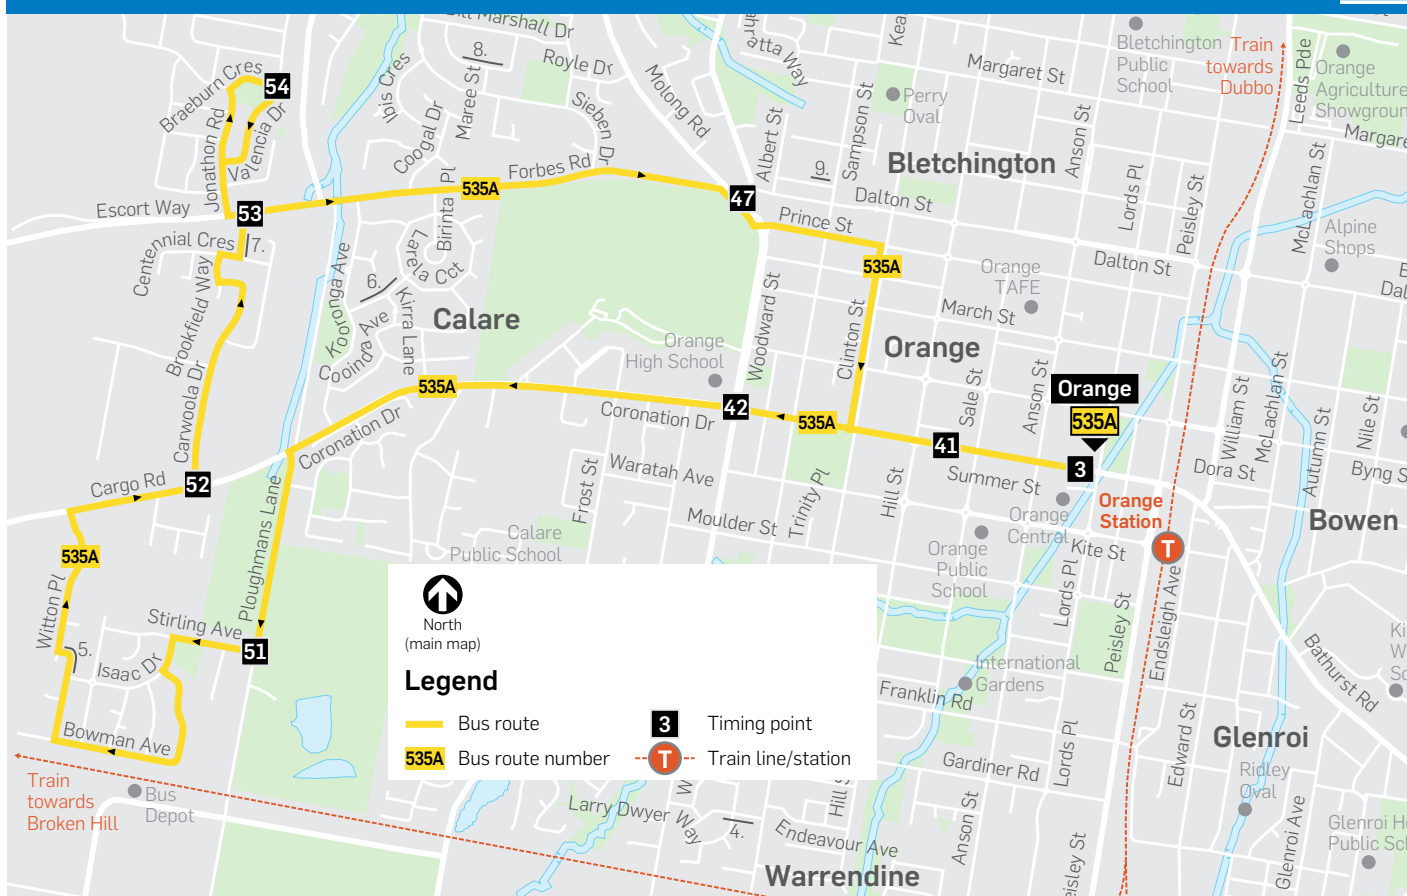

Bel-air (via Calare & Ploughman's Hill Est)

Monday to Friday

map ref	Accessibility icons										
	am	am	am	am	pm	pm	pm	pm	pm	pm	
3 Orange City Centre	9.30	11.30	12.55	1.50	2.50	4.50	5.15		
42 Orange High - opposite in Coronation Dr	9.33	11.33	12.58	1.53	2.53	4.53	5.18		
51 Ploughmans Ln/Stirling Ave	7.15	7.30	9.35	11.35	1.00	1.55	2.56	4.55	5.20		
52 Cargo Road/Carwoola Dr	7.19	7.35	9.39	11.42	1.04	1.59	3.00	4.59	5.24		
53 Poplars Drive/Forbes Rd	7.21	7.37	9.41	11.44	1.06	2.01	3.02	5.01	5.26		
54 Braeburn Crescent/Valencia Dr	7.22	7.38	9.42	11.45	1.07	2.02	3.04	5.02	5.27		
47 Molong Road/Burrendong Way	7.25	...	9.45	11.48	1.10	2.05	3.07	5.05	5.30		
41 Shell Service Station	7.27	...	9.47	11.50	1.12	2.07	3.09	5.07	5.32		
3 Orange Central Sq	7.28	8.12	9.48	11.51	1.13	2.08	...	5.08	5.33		

Saturday

Accessibility icons			
am	am	pm	pm
...	10.25	2.15	2.55
...	10.28	2.18	2.58
8.10	10.30	2.20	3.00
8.14	10.34	2.24	3.04
8.16	10.36	2.26	3.06
8.17	10.37	2.27	3.07
8.20	10.40	2.30	3.10
8.22	10.42	...	3.12
8.23	10.43	...	3.13

Bus Route Map

535A

For more information visit
www.orangebuslines.com.au
 or call (02) 6362 3197

Disclaimer: Information in this timetable is based on the latest details at the time of printing, and is subject to change without notice.