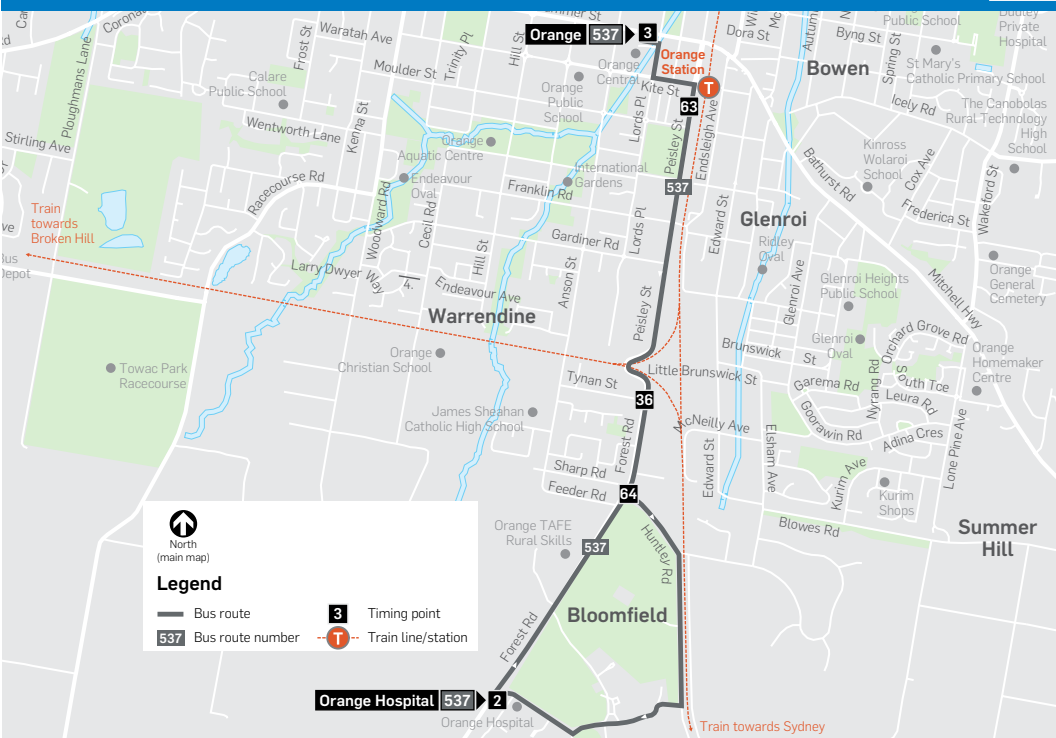

Orange Hospital (from Hospital)

Monday to Friday																		Saturday						
map ref	Route Number	537 am	537 am	537 am	534 am	537 am	537 am	537 pm	537 pm	537 pm	537 pm	537 pm	537 pm	537 pm	530 pm	Thurs & Fri only	534* am	537 am	534* pm	537 pm	537 pm	537 pm		
2	Orange Hospital- Main Entrance	7.03	7.35	8.08	8.53	9.48	10.20	11.30	12.35	1.15	1.50	2.20	2.50	3.40	5.07	5.25	6.15	7.05	9.10	11.10	12.55	2.30	3.30	5.15
64	Forest Rd/Sharp Rd	7.05	7.36	8.10	8.55	9.50	10.22	11.32	12.37	1.17	1.52	2.22	2.52	3.41	5.09	5.27	6.17	7.07	9.11	11.12	12.57	2.32	3.32	5.17
36	Forest Rd/Tynan St	7.06	7.37	...	8.56	9.51	10.23	11.33	12.38	1.18	1.53	2.23	2.53	3.42	5.10	5.28	6.18	7.08	9.12	11.13	12.58	2.33	3.33	5.18
63	Railway Station- opp Peisley St	7.09	7.40	...	...	9.54	10.26	11.36	12.41	1.21	1.56	2.26	2.56	3.44	5.13	5.31	6.21	7.11	...	11.16	...	2.36	3.36	5.21
13	Canobolas Hotel- Summer St	7.11	7.42	8.16	9.08	9.56	10.28	11.38	12.43	1.23	1.58	2.28	2.58	3.45	5.15	5.33	6.23	7.13	9.26	11.18	1.10	2.38	3.38	5.23

Bus Route Map

Explanations

- S Operates school days only.
- + Departs outside Canobolas Hotel.
- Departs from Myer.

For more information visit
www.orangebuslines.com.au
or call (02) 6362 3197

Disclaimer: Information in this timetable is based on the latest details at the time of printing, and is subject to change without notice.

Includes accessible services
Effective 20 July 2020
Version 3.0