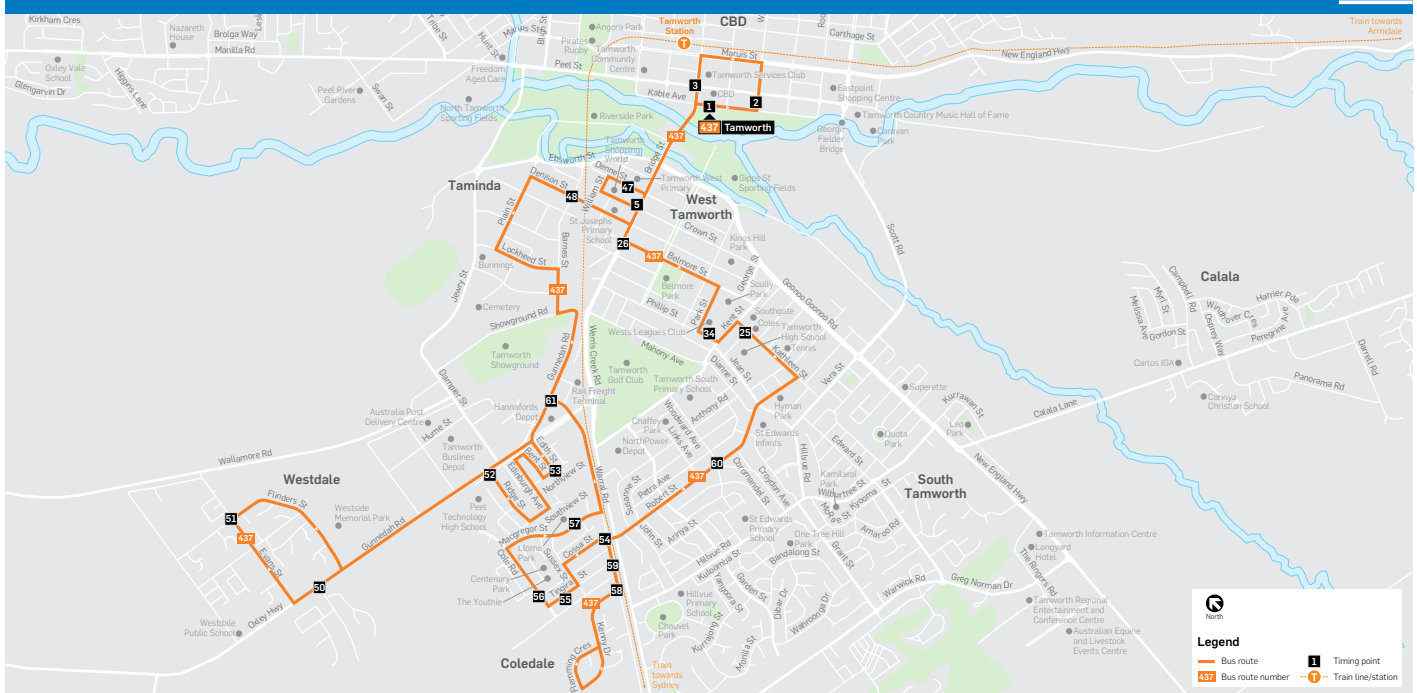

COLEDALE & WESTDALE via Taminda

Monday to Friday							Saturday	
map ref	pm	pm	pm	pm	pm	pm	am	pm
1 Kable Ave (Atrium Centre)	12.10	1.05	2.15	3.20	3.30H	5.15	10.40	12.30
2 White St Stand	12.11	1.06	2.16	3.21	3.31H	5.16	10.41	12.31
3 Brisbane St (Adairs)	12.15	1.11	2.21	3.36	3.36H	5.21	10.46	12.36
47 Denne Street (Shop'world)	12.20	1.16	2.26	3.41	3.41H	5.26	10.50	12.40
26 Family Hotel	12.23	1.19	2.29	3.44	3.44H	5.29	10.53	12.43
34 Phillip St (Wests League Club)	12.25	1.21	2.31	3.46	3.46H	5.31	10.55	12.45
25 Kathleen St (Coles South)	12.26	1.22	2.32	3.47	3.47H	5.32	10.56	12.46
60 Robert St Shopping Village	12.27	1.23	2.33	3.52	3.48H	5.33	10.57	12.47
58 Kenny Dr (Bus Shelter)	12.29	1.25	2.35	4.02	3.50H	5.35	10.59	12.49
59 Warral Road	12.32	1.28	2.38	4.05	3.53H	5.38	11.02	12.52
54 Cossa Street	12.33	1.29	2.39	3.53	3.54H	5.39	11.03	12.53
55 Tingira St (Park)	12.36	1.32	2.42	3.56	3.57H	5.42	11.05	12.55
56 Cole Rd (Bus Shelter)	12.37	1.33	2.43	3.57	3.58H	5.43	11.06	12.56
57 MacGregor St (Park)	12.39	1.35	2.45	3.59	4.00H	5.45	11.08	12.58
52 Ridge St (Bus Shelter)	12.43	1.39	2.49	4.08	4.04H	5.49	11.12	1.02
53 Edith St (Bus Shelter)	12.46	1.42	2.52	4.11	4.07H	5.52	11.15	1.05
50 Gunnedah / Mayne	...	1.45	2.55	4.14	4.10H	5.55	11.18	1.08
51 Evans / Flinders	...	1.46	2.56	4.15	4.11H	5.56	11.19	1.09
61 Gunnedah Rd / Sale St	12.47	1.50	3.00	4.17	4.17
48 Barnes / Lockheed (Bunnings)	12.48	1.51	3.01	4.18	4.18
5 Bridge St (Shop'world)	12.50	1.53	3.03	4.21	4.21
1 Kable Ave (Atrium Centre)	12.55	1.58	3.08	4.25	4.25

Explanations

H Service operates in School Holidays only.

Bus Route Map

For more information email geoff@hannafordsbusservices.com.au or call (02) 6765 1900

Disclaimer: Information in this timetable is based on the latest details at the time of printing, and is subject to change without notice.