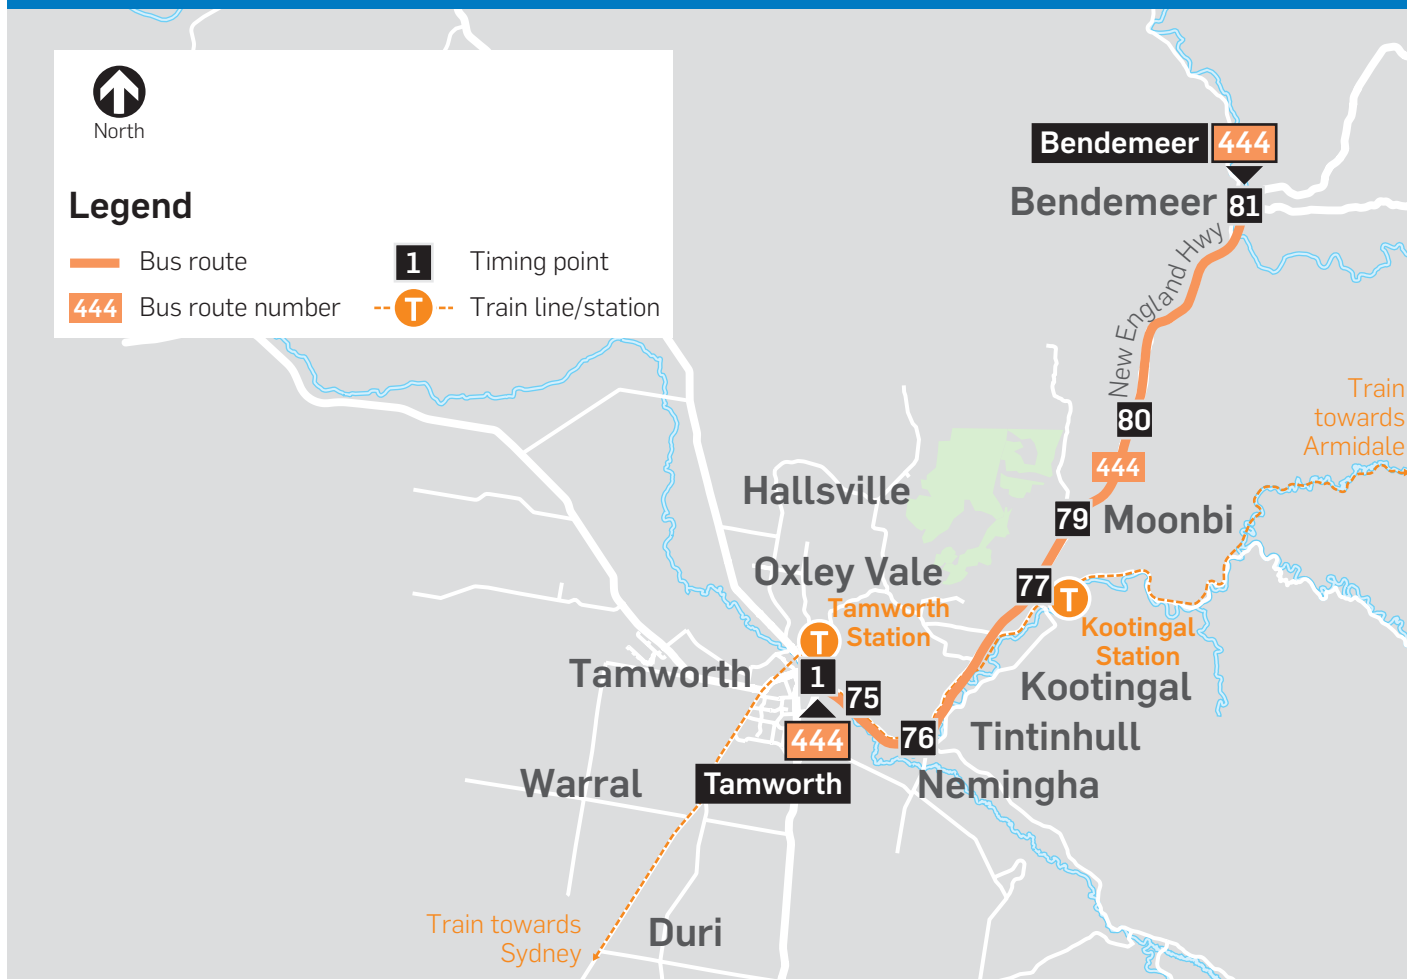

BENDEMEER TO TAMWORTH

Monday to Friday				Saturday	
map ref	am	am	pm	am	
81	Caroline St Bus Stop	7.22	10.35	2.03	...
80	Moonbi Lookout	7.37	10.47	2.15	...
79	Moonbi New Eng. Hwy	7.38	10.52	2.20	8.00
78	New Eng. Hwy / Denman Ave	7.42	10.55	2.23	8.03
77	Kootingal Denman Ave Shops	7.43	10.57	2.25	8.05
76	Nemingha New Eng. Hwy	7.57	11.06	2.34	8.10
75	Tiki Street New Eng. Hwy	8.00	11.09	2.37	8.13
70	Tamworth Railway Stn	8.13	...	...	...
1	Kable Ave Atrium Centre	...	11.18	2.44	8.20

TAMWORTH TO BENDEMEER

Monday to Friday				Saturday	
map ref	am	pm	pm	pm	
4	Brisbane St (Ray White Crn)	...	...	3.50	...
70	Tamworth Railway Stn	...	...	3.55	...
1	Kable Ave Atrium Centre	9.50	1.20	...	12.45
2	White Street Stand	9.52	1.22	...	12.47
75	Tiki Street New Eng. Hwy	9.55	1.25	4.00	12.50
77	Nemingha New Eng. Hwy	10.00	1.30	4.05	12.55
76	Kootingal Denman Ave Shops	10.10	1.40	...	1.05
78	Denman Ave / New Eng. Hwy	10.12	1.42	4.16	1.07
79	Moonbi New Eng. Hwy	10.15	1.45	4.18	1.10
80	Moonbi Lookout	10.21	1.51	4.29	...
81	Caroline St Bus Stop	10.33	2.03	4.45	...

Bus Route Map

For more information visit
www.tamworthbuslines.com.au
or call (02) 6762 3999

Disclaimer: Information in this timetable is based on the latest details at the time of printing, and is subject to change without notice.

Includes accessible services
Effective July 2016
Version 1