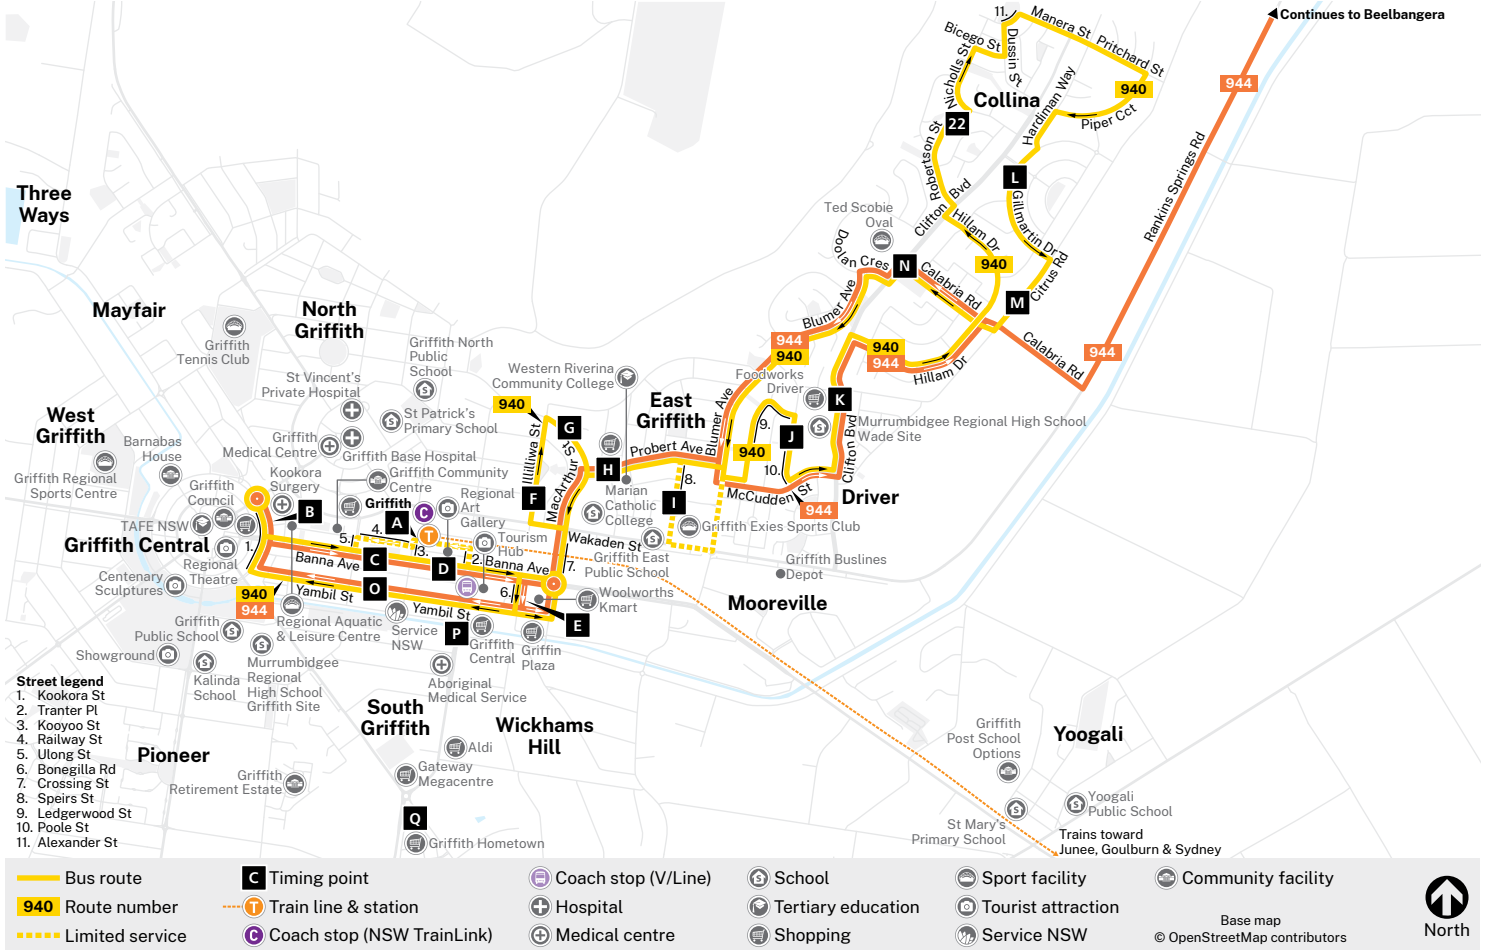

Explanations

W Wednesdays Only   T Thursdays Only   S School days only   H School holidays only

Bus route map

For more information visit
www.buslinesgroup.com.au/griffith
or call (02) 6964 3113

Disclaimer: Information in this timetable is based on the latest details at the time of printing, and is subject to change without notice.

Includes accessible services
Effective from 20 October 2024

Version 4.0