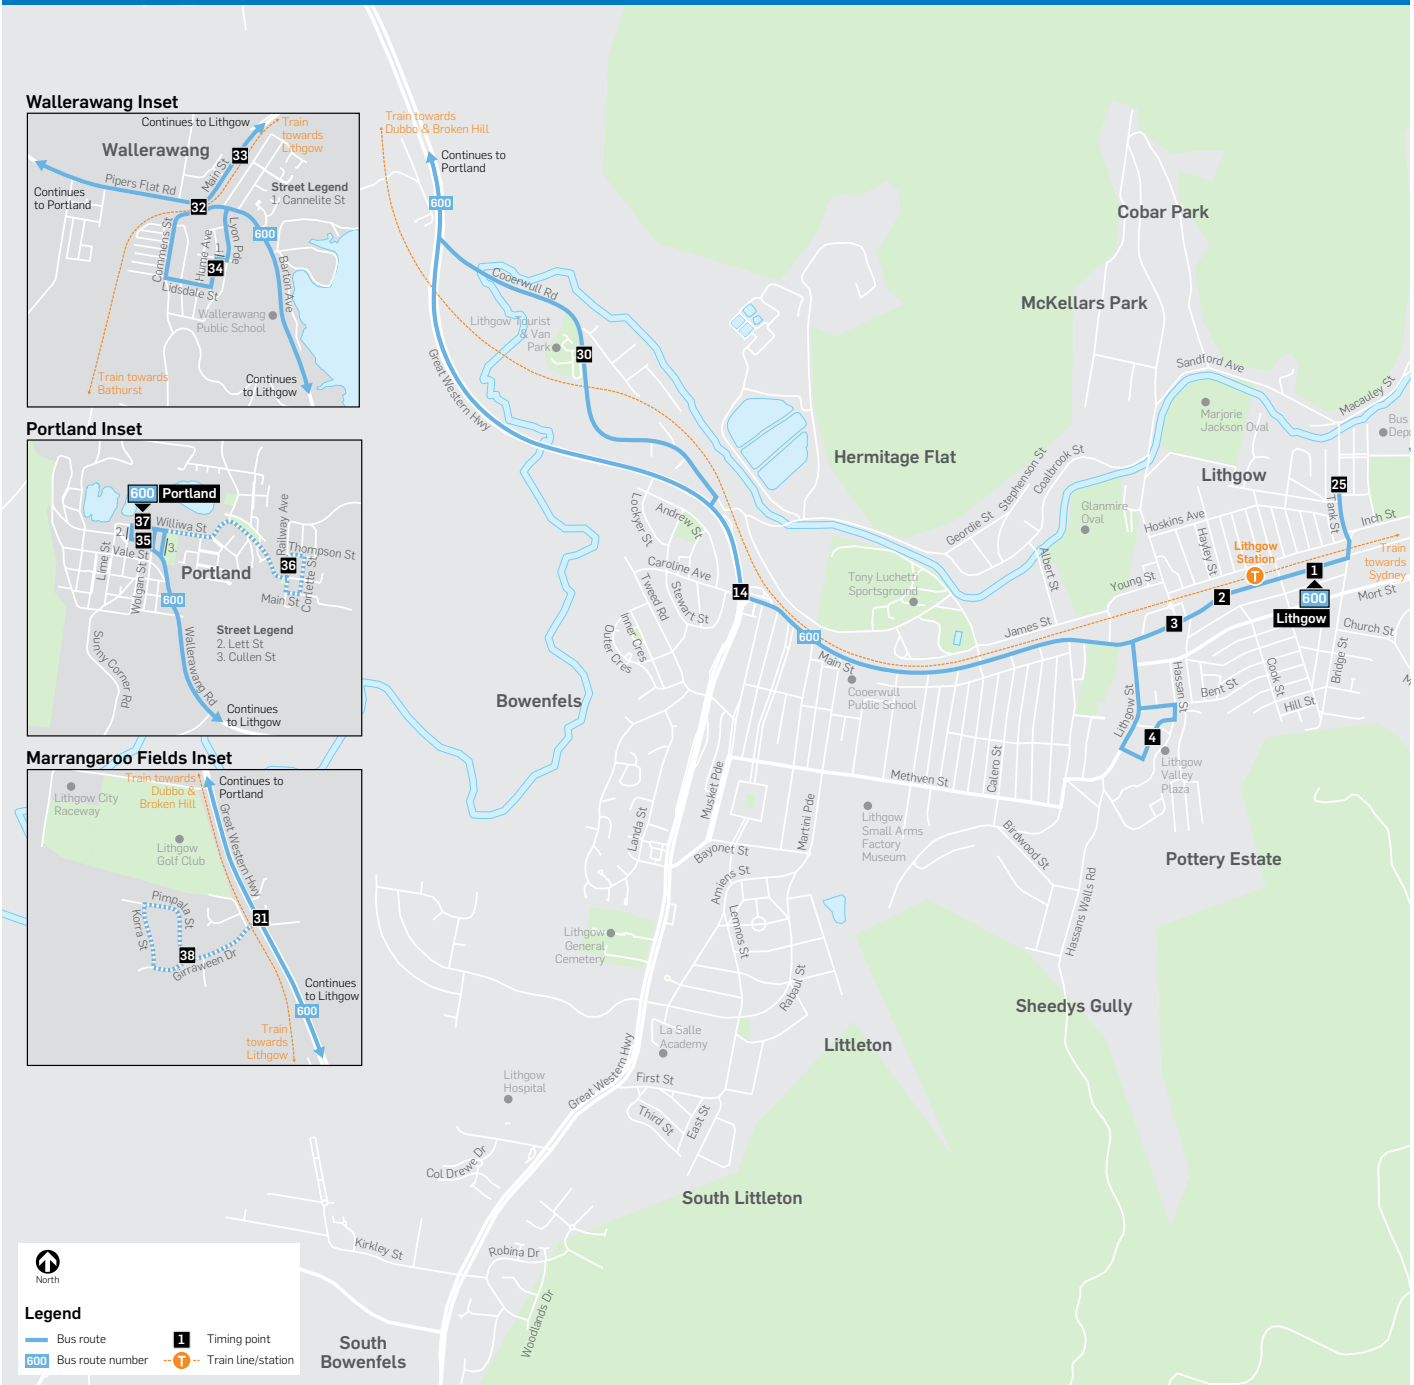

PORTLAND - LITHGOW via Wallerawang (& return)

Bus Route Map

For more information visit
www.lithgowbuslines.com.au
or call (02) 6352 3888

Disclaimer: Information in this
timetable is based on the latest
details at the time of printing, and is
subject to change without notice.

Includes accessible services
Effective 21 October 2024
Version 2