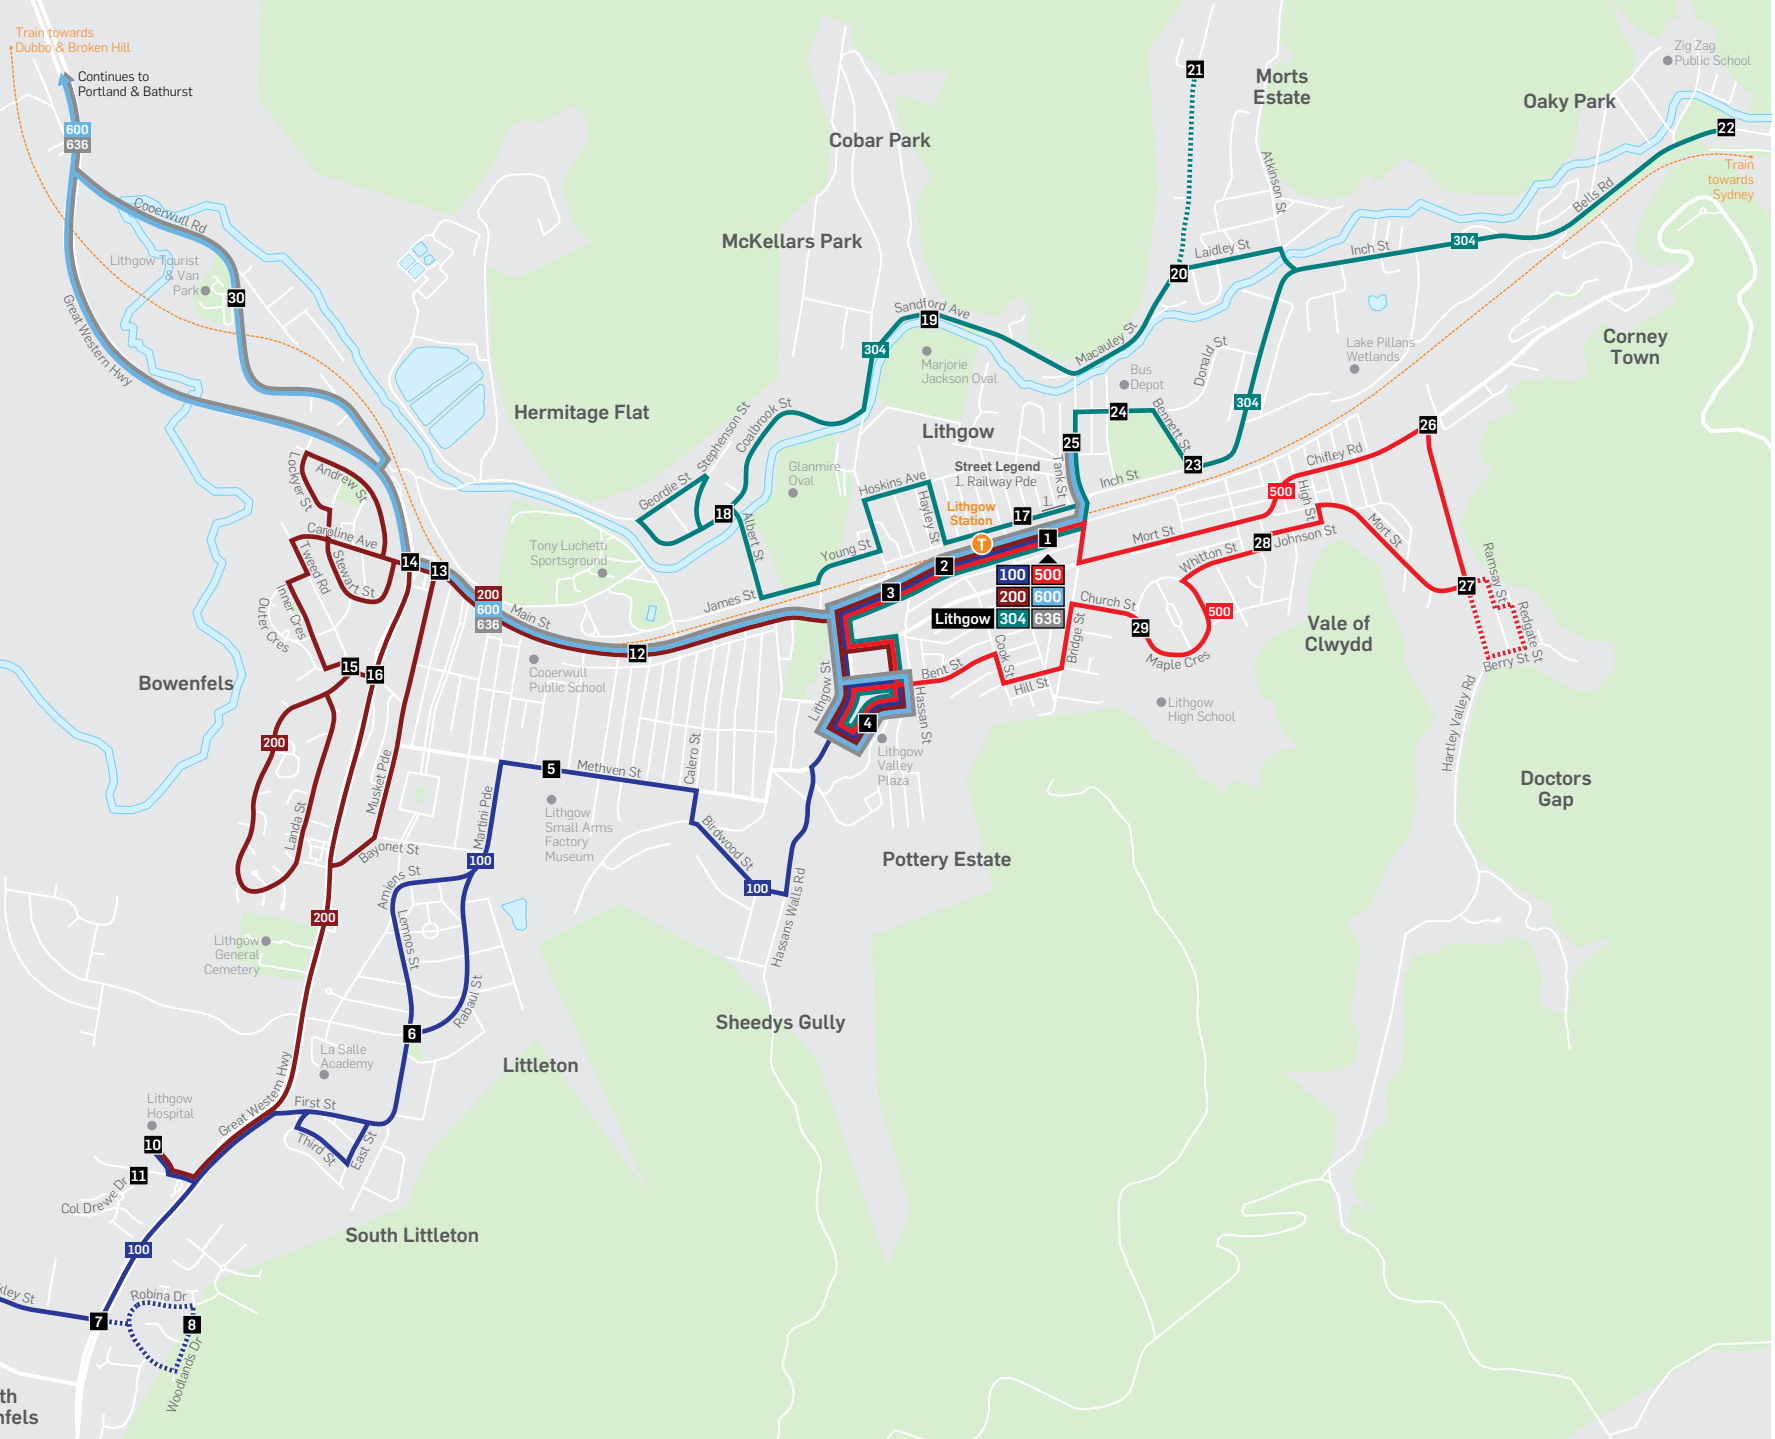

**Wallerawang Inset**

**Portland Inset**

**Marrangaroo Fields Inset**

**Legend**

- Bus route
- Bus route number
- Timing point
- Train line/station

South Bowenfels