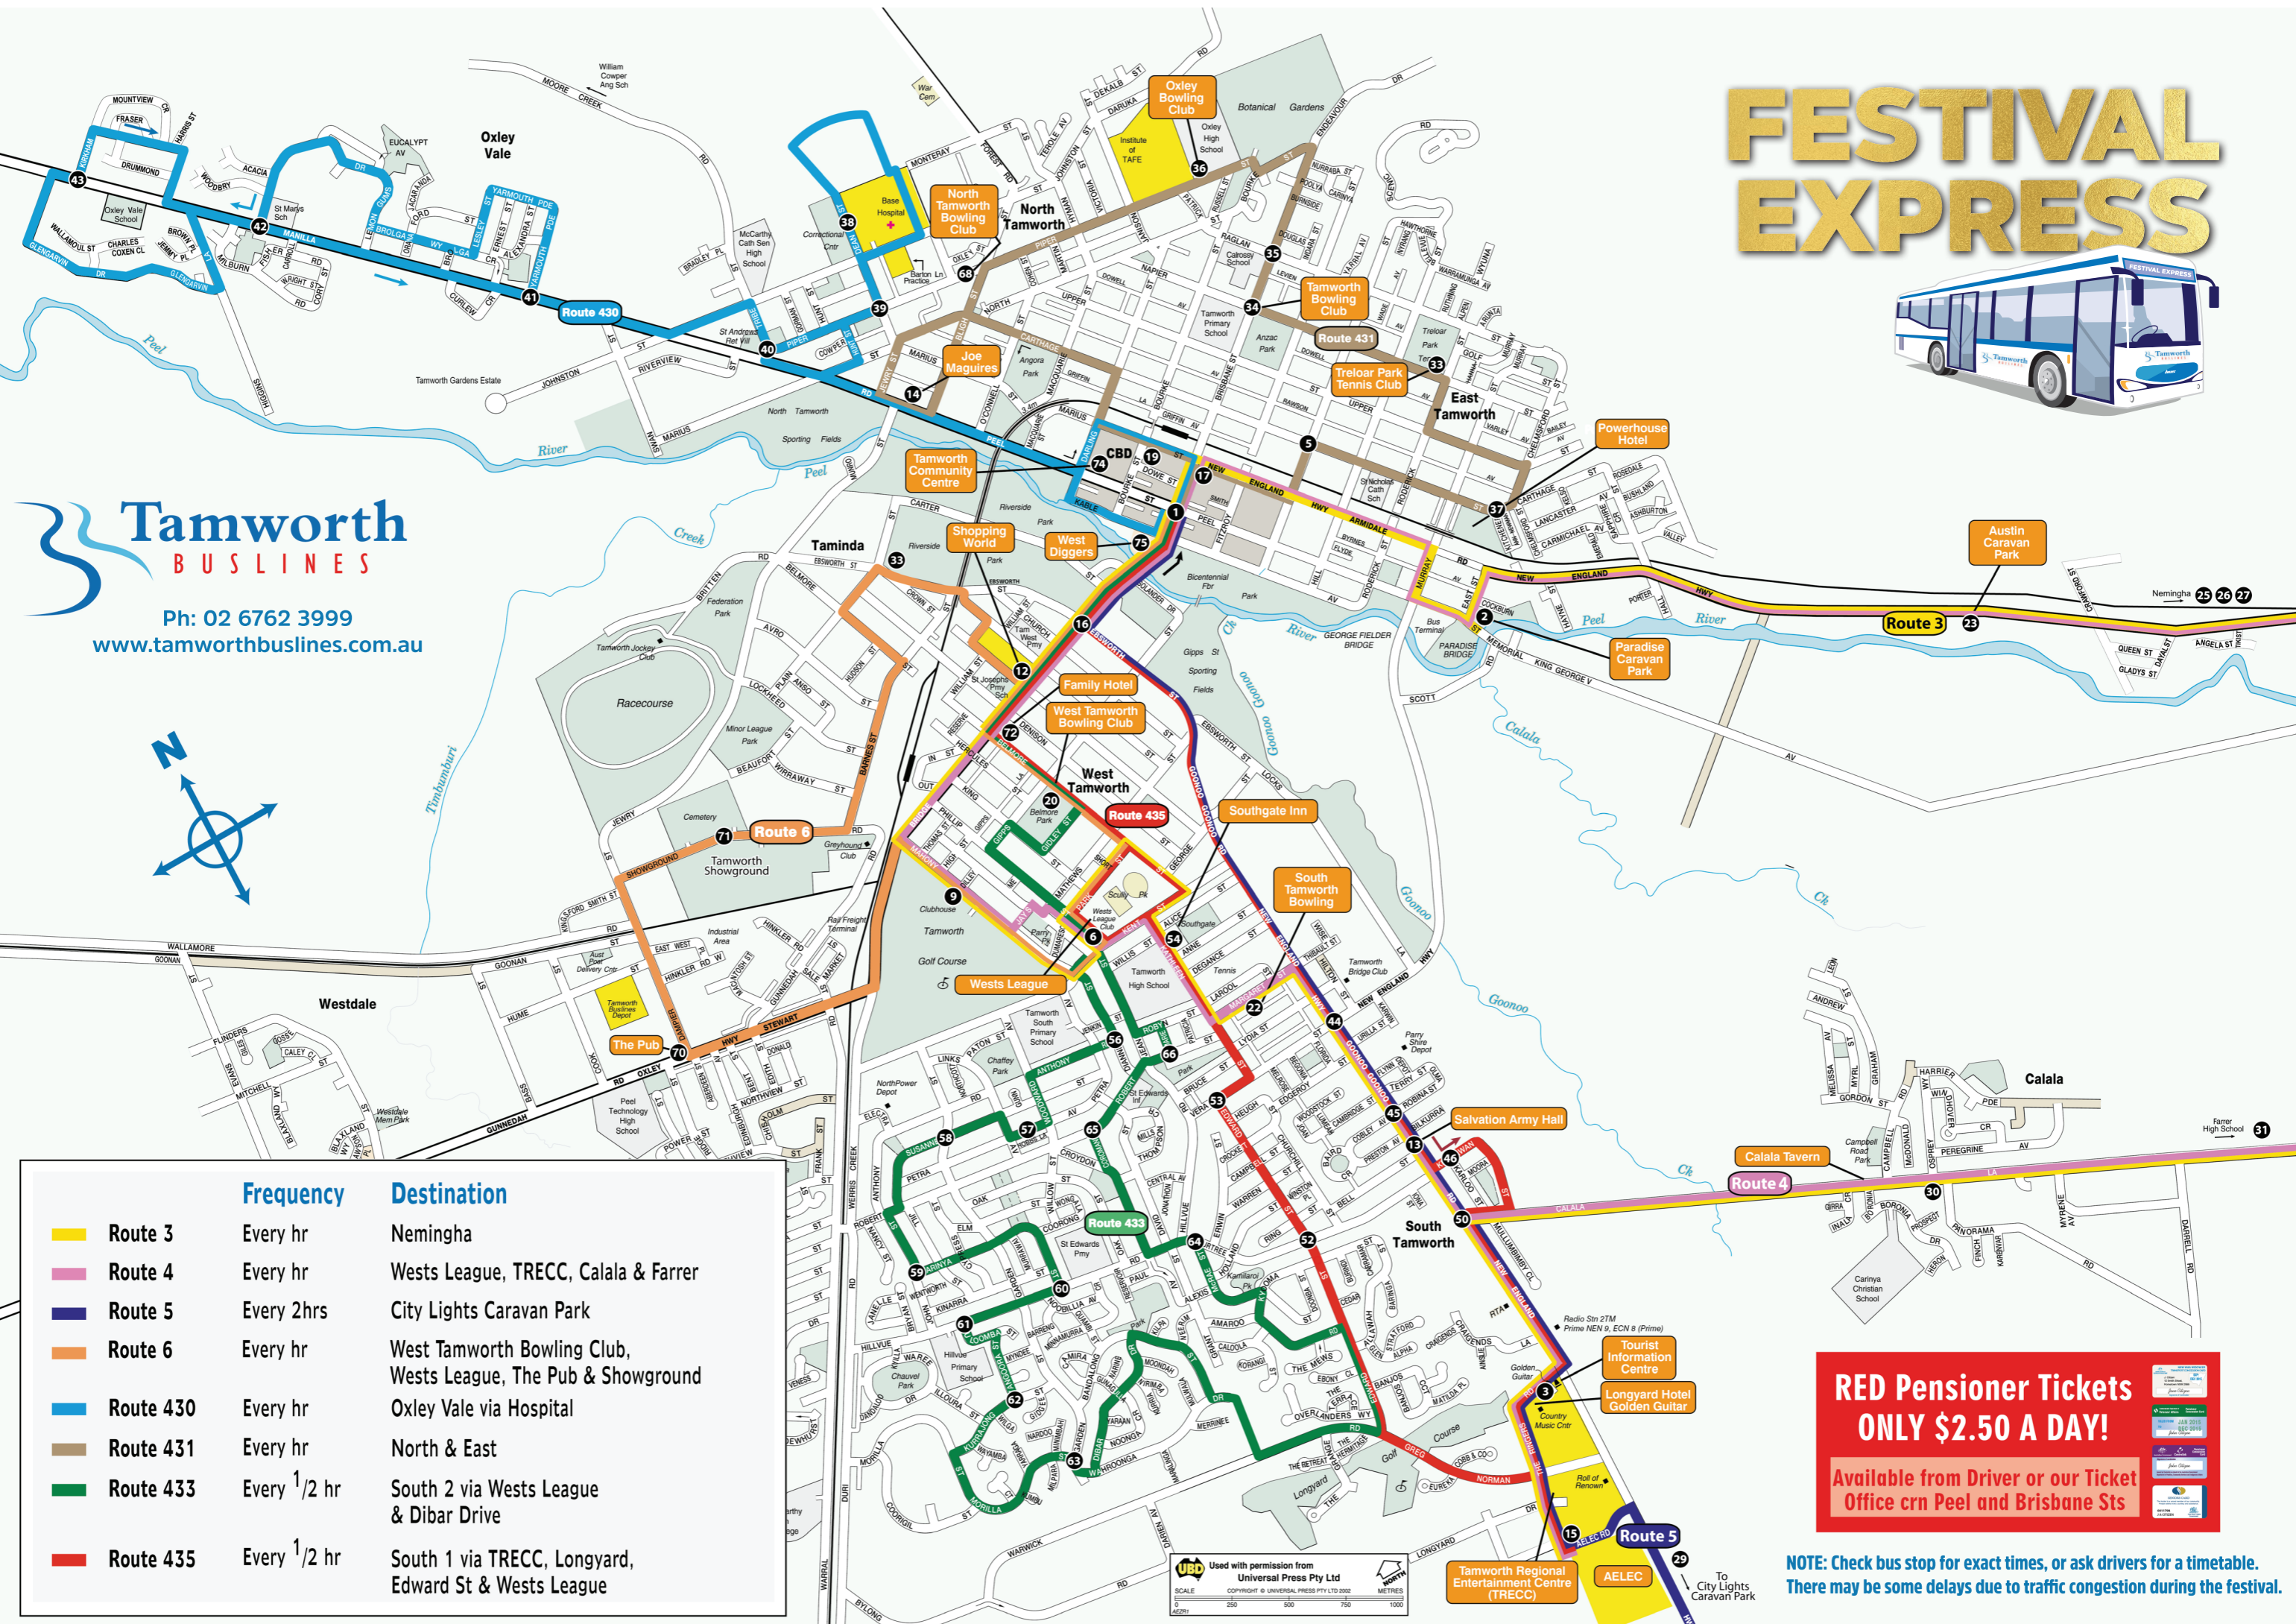

FESTIVAL EXPRESS

Tamworth BUSLINES
 Ph: 02 6762 3999
 www.tamworthbuslines.com.au

Route	Frequency	Destination
Route 3	Every hr	Nemingha
Route 4	Every hr	Wests League, TRECC, Calala & Farrer
Route 5	Every 2hrs	City Lights Caravan Park
Route 6	Every hr	West Tamworth Bowling Club, Wests League, The Pub & Showground
Route 430	Every hr	Oxley Vale via Hospital
Route 431	Every hr	North & East
Route 433	Every 1/2 hr	South 2 via Wests League & Dibar Drive
Route 435	Every 1/2 hr	South 1 via TRECC, Longyard, Edward St & Wests League

RED PENSIONER TICKETS ONLY \$2.50 A DAY!
 Available from Driver or our Ticket Office crn Peel and Brisbane Sts

NOTE: Check bus stop for exact times, or ask drivers for a timetable. There may be some delays due to traffic congestion during the festival.

Used with permission from Universal Press Pty Ltd
 SCALE: 0 250 500 750 1000 METRES