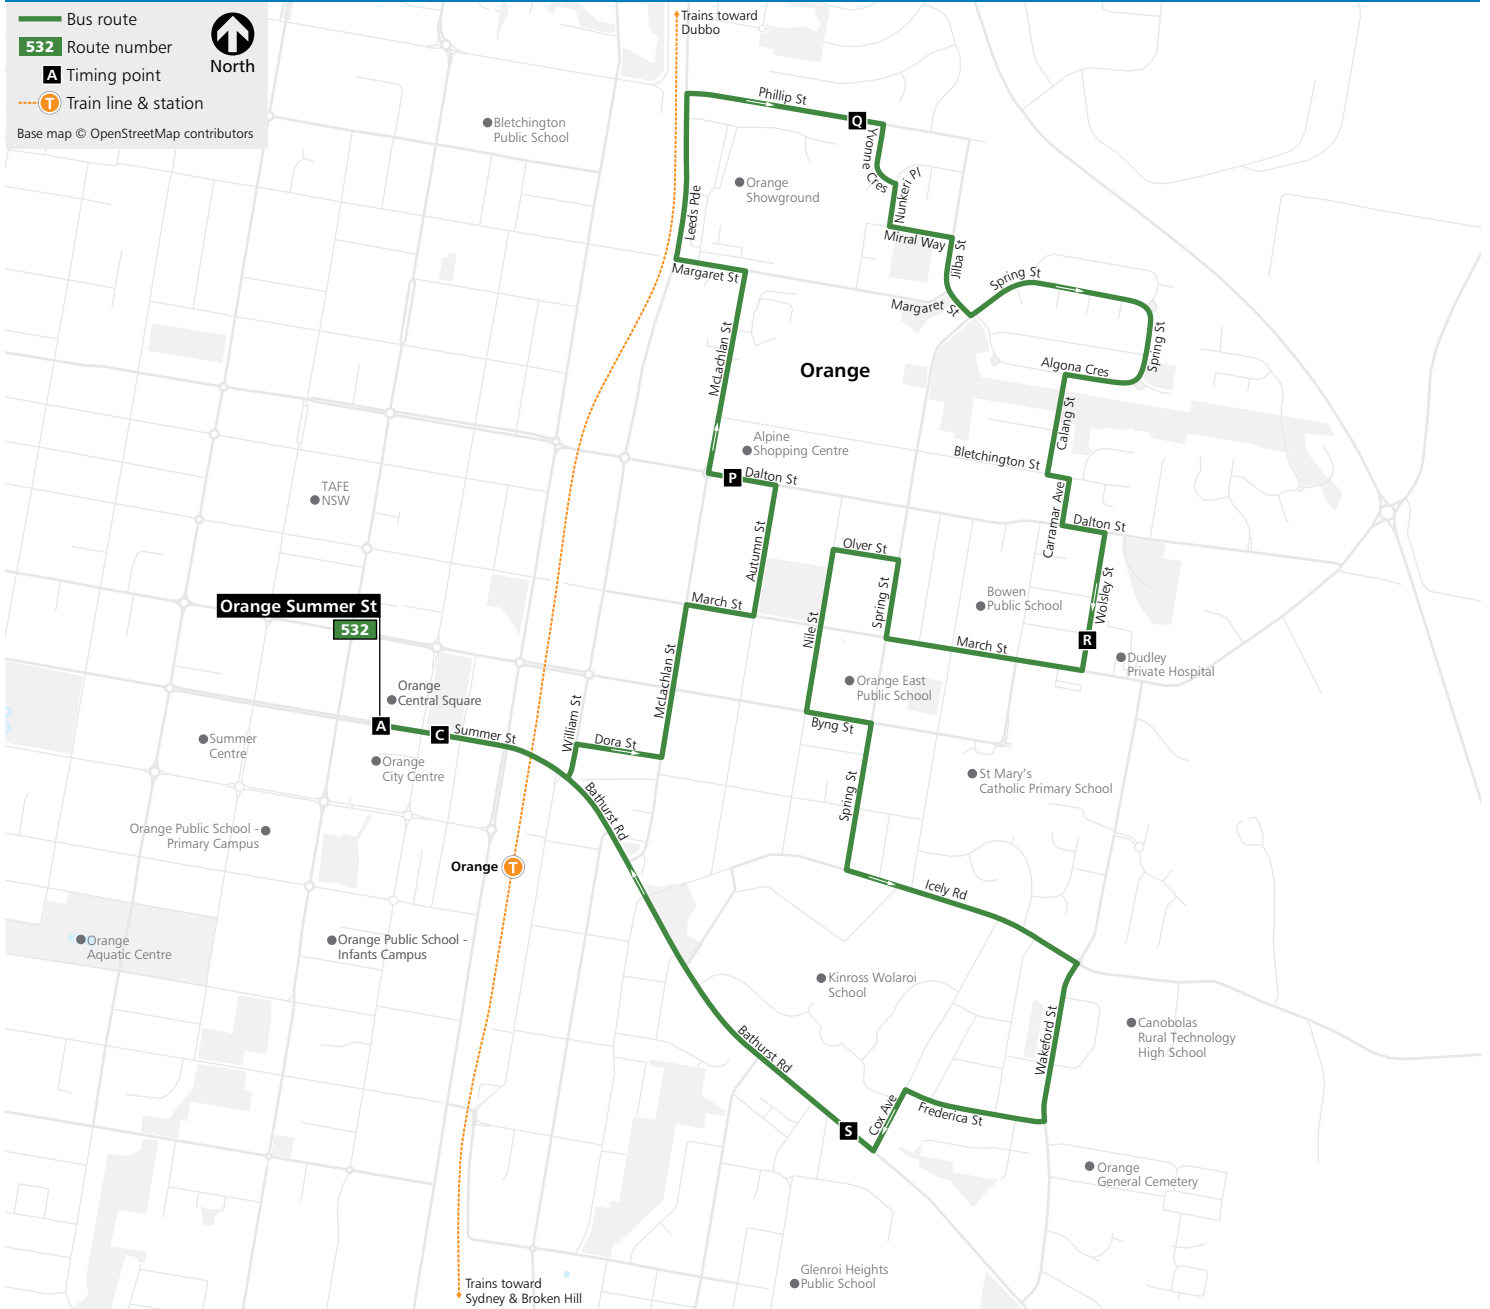

BOWEN - CLOCKWISE LOOP

map ref	Monday to Friday									
	am	am	am	am	am	pm	pm	pm	pm	pm
A ORANGE CENTRAL SQUARE - Summer St	6.30	8.30	9.30	10.30	11.30	12.30	1.30	2.30	4.05	5.00
P Opp Alpine Shops- Dalton St before McLachlan St	6.35	8.35	9.35	10.35	11.35	12.35	1.35	2.35	4.10	5.05
Q Phillip opp Yvonne Cres	6.39	8.39	9.39	10.39	11.39	12.39	1.39	2.39	4.14	5.09
R Dudley Private Hospital- Wolsley St before March St	6.45	8.45	9.45	10.45	11.45	12.45	1.45	2.45	4.20	5.15
S Bathurst Road before Nunns Ave	6.53	8.53	9.53	10.53	11.53	12.53	1.53	2.53	4.28	5.23
C Canobolas Hotel- Summer St	6.56	8.56	9.56	10.56	11.56	12.56	1.56	2.56	4.31	5.26

Thursday & Friday	
pm	pm
7.05	8.15
7.09	8.25
7.13	8.29
7.19	8.35
7.29	8.43
7.30	8.46

Saturday				
am	am	pm	pm	pm
9.30	11.30	1.30	3.30	5.30
9.35	11.35	1.35	3.35	5.35
9.39	11.39	1.39	3.39	5.39
9.45	11.45	1.45	3.45	5.45
9.53	11.53	1.53	3.53	5.53
9.56	11.56	1.56	3.56	5.56

Sunday & Public Holidays	
am	pm
10.44	2.34
10.49	2.39
10.53	2.43
10.58	2.49
11.05	2.57
11.08	3.00

Explanations

B Service operates via Orange Railway Station.

Bus route map

For more information visit
www.orangebuslines.com.au
 or call (02) 6362 3197

Disclaimer: Information in this timetable is based on the latest details at the time of printing, and is subject to change without notice.

Includes accessible services
 Effective from 29 January 2025
 Version 5.0