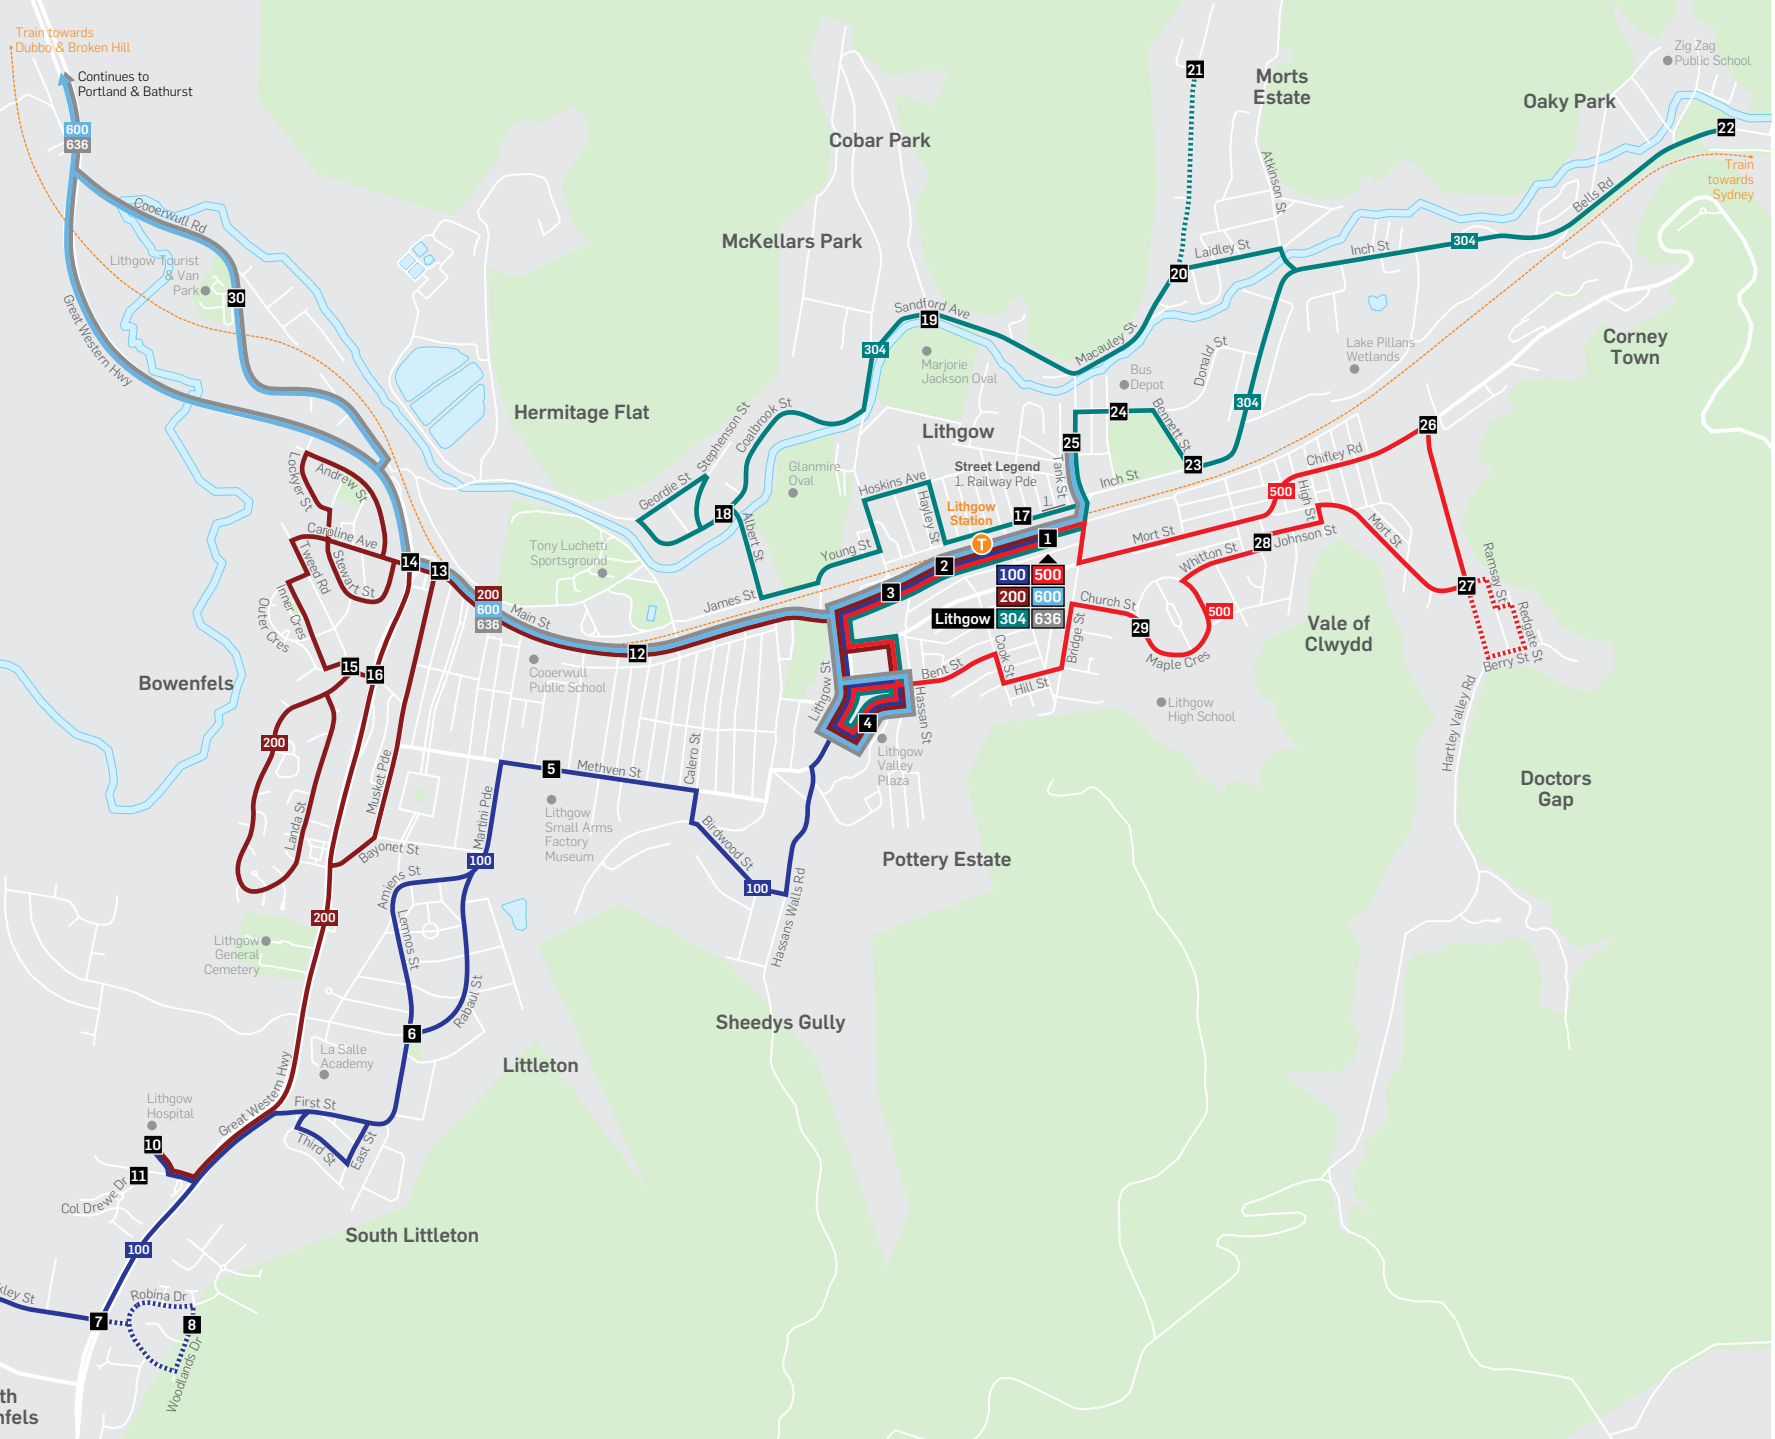

Explanations

- H** Operates School Holidays.
- S** Operates School Days Only.
- Λ** Pick up on Gt Western Hwy opposite McDonalds.
- ΛΛ** Picks up on Gt Western Hwy opp Meadow Flat School.

* NSW TrainLink Coach Service from Railway Ave- times correct at time of print please check with NSW TrainLink to ensure still current.

Services operated by NSW TrainLink - please check for changes in times.

T NSW TrainLink Trains- times correct at time of print please check with NSW TrainLink to ensure still current.

See other side for Routes 100-500 →

Wallerawang Inset

Portland Inset

Marrangaroo Fields Inset

- Legend**
- Bus route
 - 100 Bus route number
 - 1 Timing point
 - T Train line/station

South Bowenfels