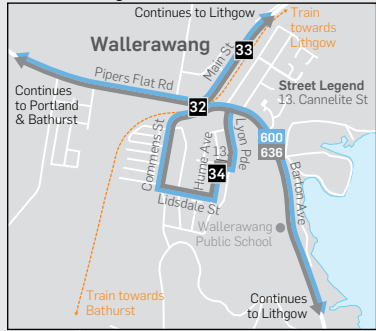

Wallerawang Inset