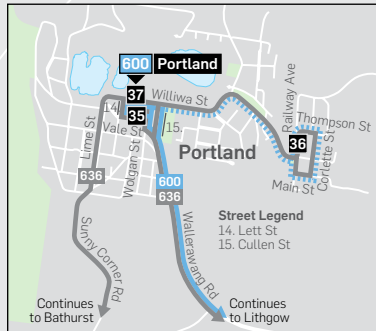

Lithgow Bus Guide

Your comprehensive guide to bus services operating in Lithgow linking:

- > Littleton
- > Lithgow Hospital
- > Bowenfels
- > Coerwull
- > McKellars Park
- > Oakey Park
- > Vale of Clwydd
- > Portland
- > Bathurst

Monday to Friday				Saturday		
map ref	am	pm	pm	am	am	pm
Bathurst Railway Station- Keppel Street	8.58	3.30S	4.55	10.05	11.18	12.05
Bathurst City- Howick St- Stand A	9.02	3.35S	5.02	...	11.20	...
Kelso- Gt Western Hwy	9.07	3.40S	5.08	...	11.25	...
Raglan- Gt Western Hwy- NSW TrainLink Stop	9.12	4.02S	5.17	...	11.30	...
Yetholme- Gt Western Hwy	9.21	4.12S	5.33	...	11.39	...
Meadow Flat opposite school Sunny Corner Road	9.28	4.19S	5.39	...	11.46	...
37 Portland Post Office	9.42	12.01	...
36 East Portland	9.45	12.05	...
35 Portland RSL Club	9.50	4.35S	5.53	...	12.09	...
32 Wallerawang Black Bridge	10.00	4.40S	6.01	...	12.19	...
33 Wallerawang- Main Street	10.05
34 Wallerawang- Hume Ave loop	10.01	12.21	...
Wallerawang turnoff- Barton Ave/Gt Western Hwy	...	4.45S	6.03	...	12.25	...
Castlereagh Hwy/Wolgan Road	10.08
Opp Lithgow Correctional Ctre- Gt Western Hwy	10.12	4.47S	6.04	...	12.27	...
38 Marrangaroo Fields- Girraween Road	10.15	4.50S	6.07	...	On Req	...
30 Lithgow Caravan Park- Coerwull Road	10.19	4.52S	6.09	...	12.31	...
14 Gt Western Hwy/Main Street- McDonalds	10.22	4.55S	6.12	...	12.34	...
4 Lithgow Valley Plaza- Bus Shed inside Car Park	10.27	4.59S	6.17	...	On Req	...
3 Opposite Library- Main Street	10.29	5.02S	6.20	...	12.37	...
2 Lithgow Railway- Arcade in Main St opp Post Office	10.30	5.03S	6.21	11.05	12.38	1.05
1 Opposite Court House Hotel- Main Street	10.31	5.04S	6.22	...	12.39	...
25 Lithgow Workers Club- Tank Street	10.33	5.05S	6.23	...	On Req	...
T Train to Sydney- Departs	(11.26)	5.26	(6.21)	...	12.48	1.15

Wallerawang Inset

Portland Inset

Marrangaroo Fields Inset

- Legend**
- Bus route
 - 100 Bus route number
 - 1 Timing point
 - T Train line/station

South Bowenfels