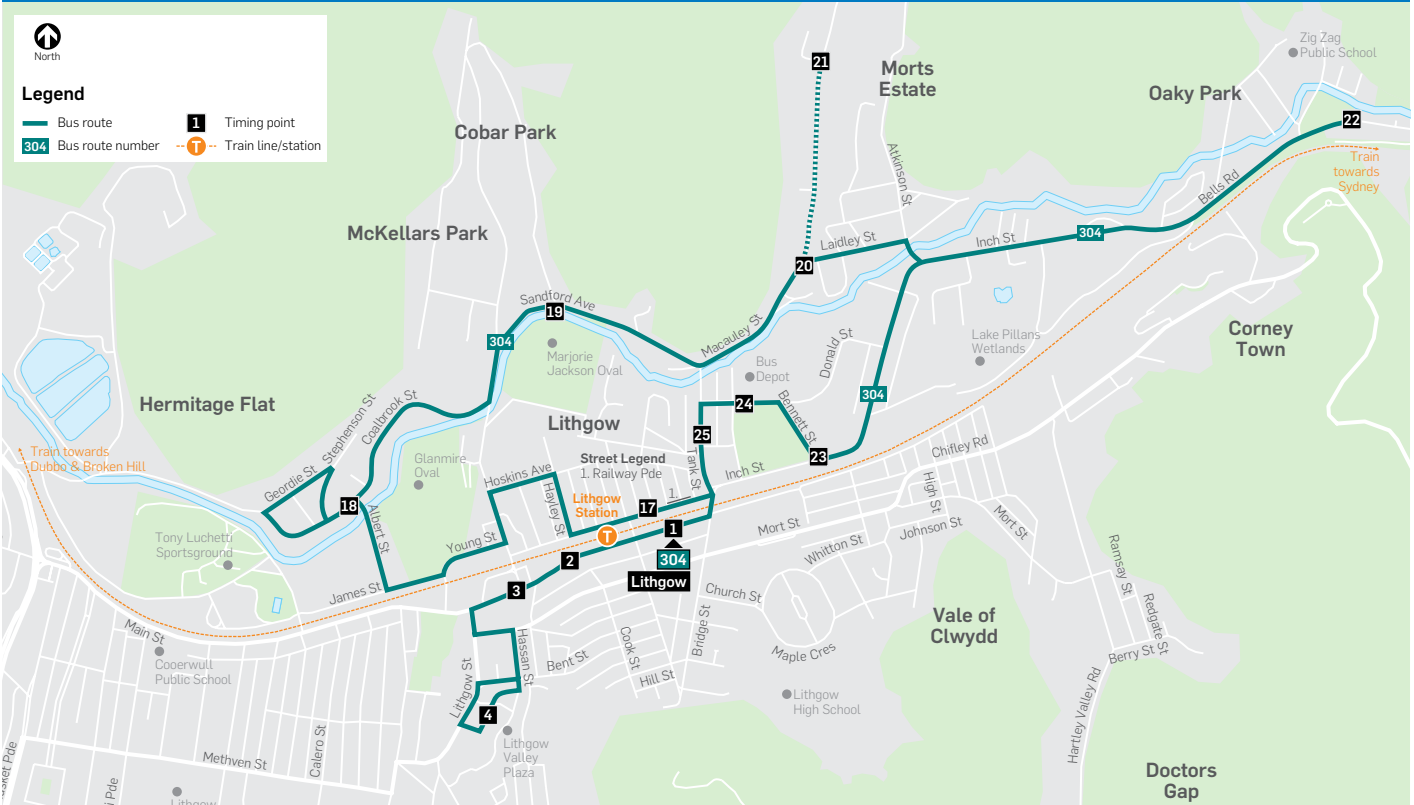

Explanations

① NSW TrainLink Trains- times correct at time of print please check with NSW TrainLink to ensure still current.

Bus Route Map

For more information visit
www.lithgowbuslines.com.au
or call (02) 6352 3888

Disclaimer: Information in this timetable is based on the latest details at the time of printing, and is subject to change without notice.

Includes accessible services
Effective 24 January 25
Version 3