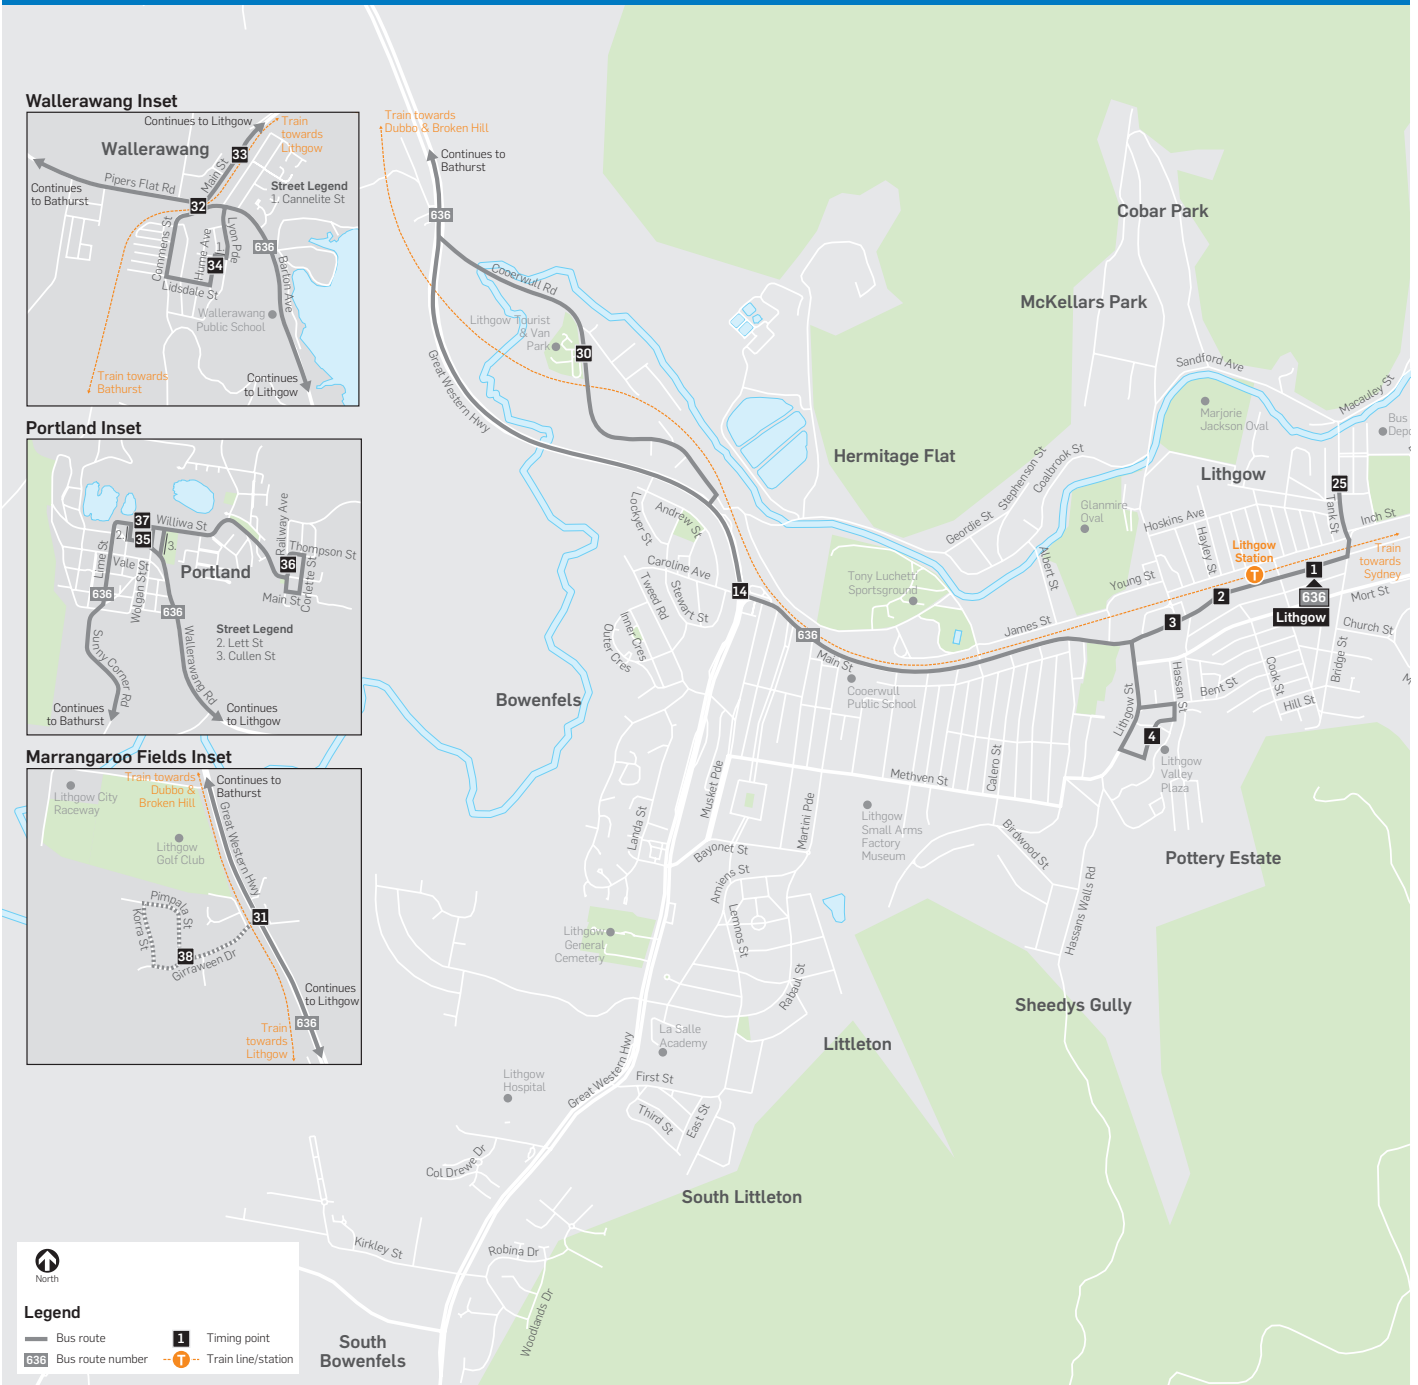

LITHGOW to BATHURST via Wallerawang- Portland- Meadow Flat- Mt Lambie- Yetholme (& return)

Bus Route Map

For more information visit
www.lithgowbuslines.com.au
or call (02) 6352 3888

Disclaimer: Information in this timetable is based on the latest details at the time of printing, and is subject to change without notice.

Includes accessible services
Effective 24 January 2025
Version 3