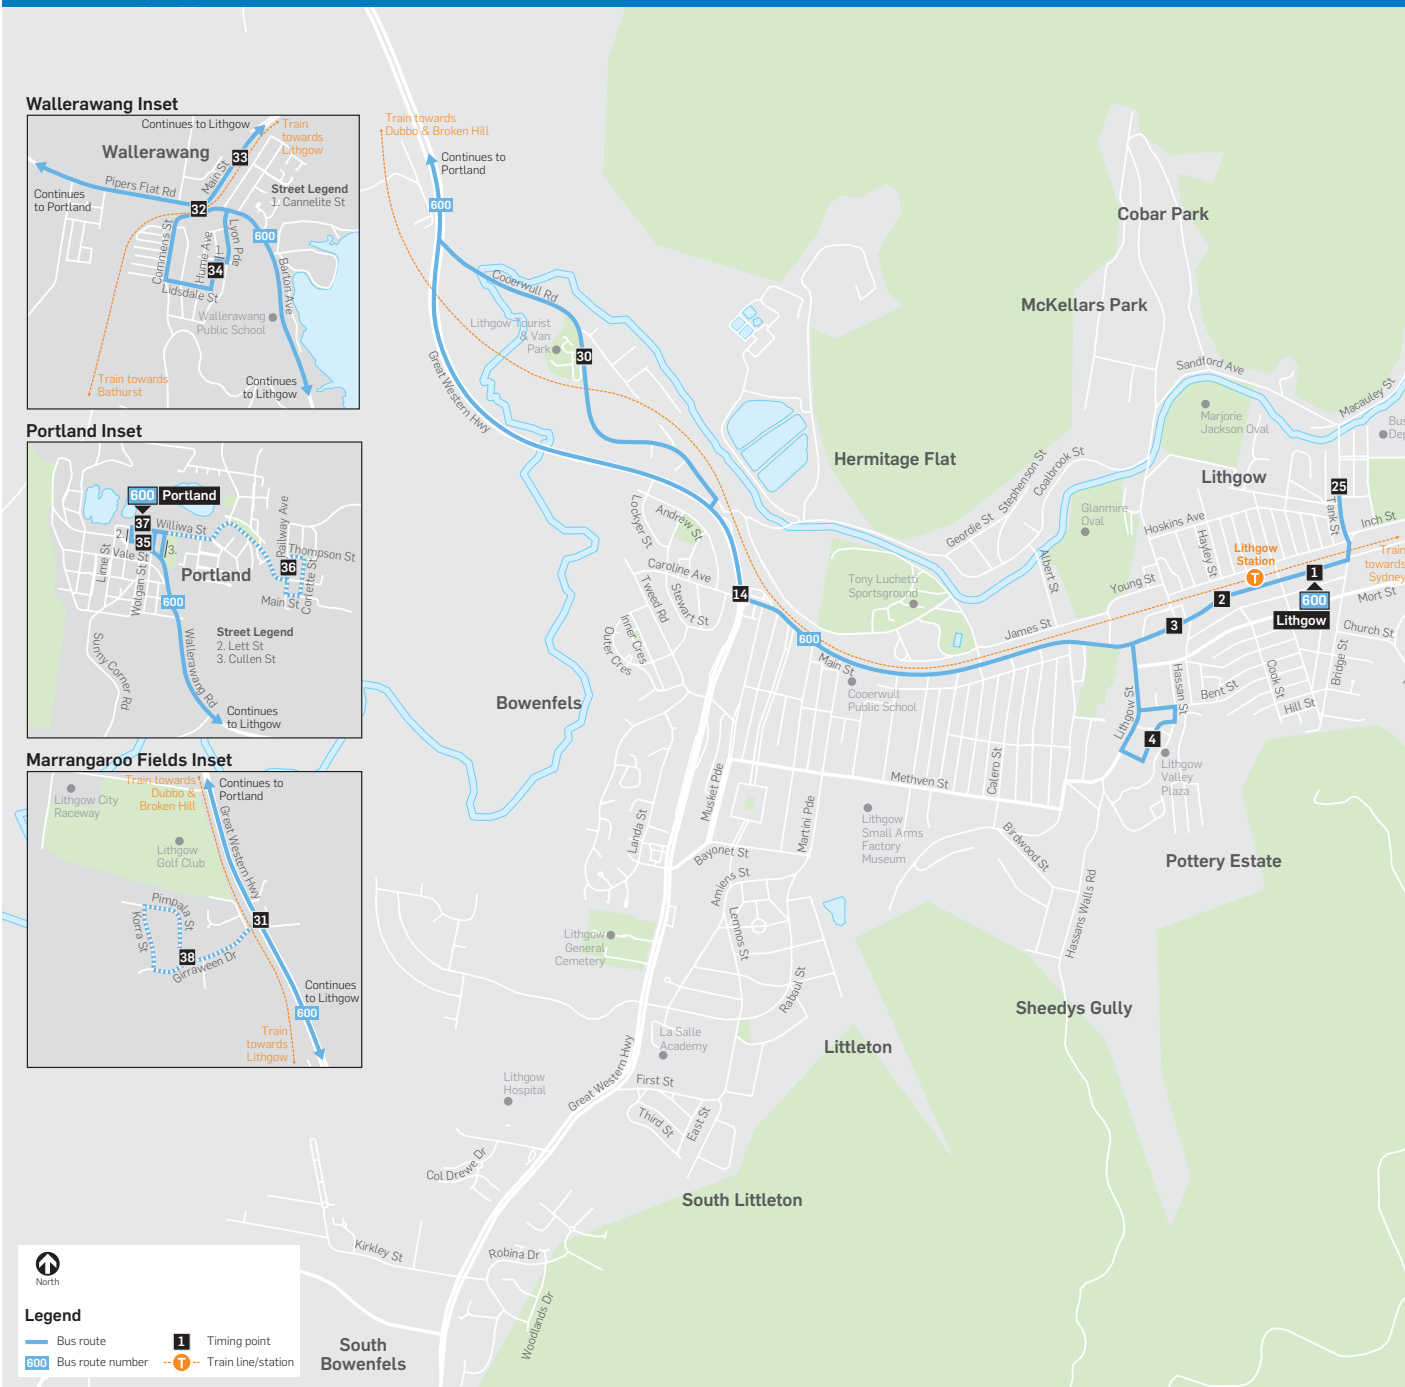

PORTLAND - LITHGOW via Wallerawang (& return)

Bus Route Map

For more information visit
www.lithgowbuslines.com.au
or call (02) 6352 3888

Disclaimer: Information in this
timetable is based on the latest
details at the time of printing, and is
subject to change without notice.

Includes accessible services
Effective February 2025
Version 2